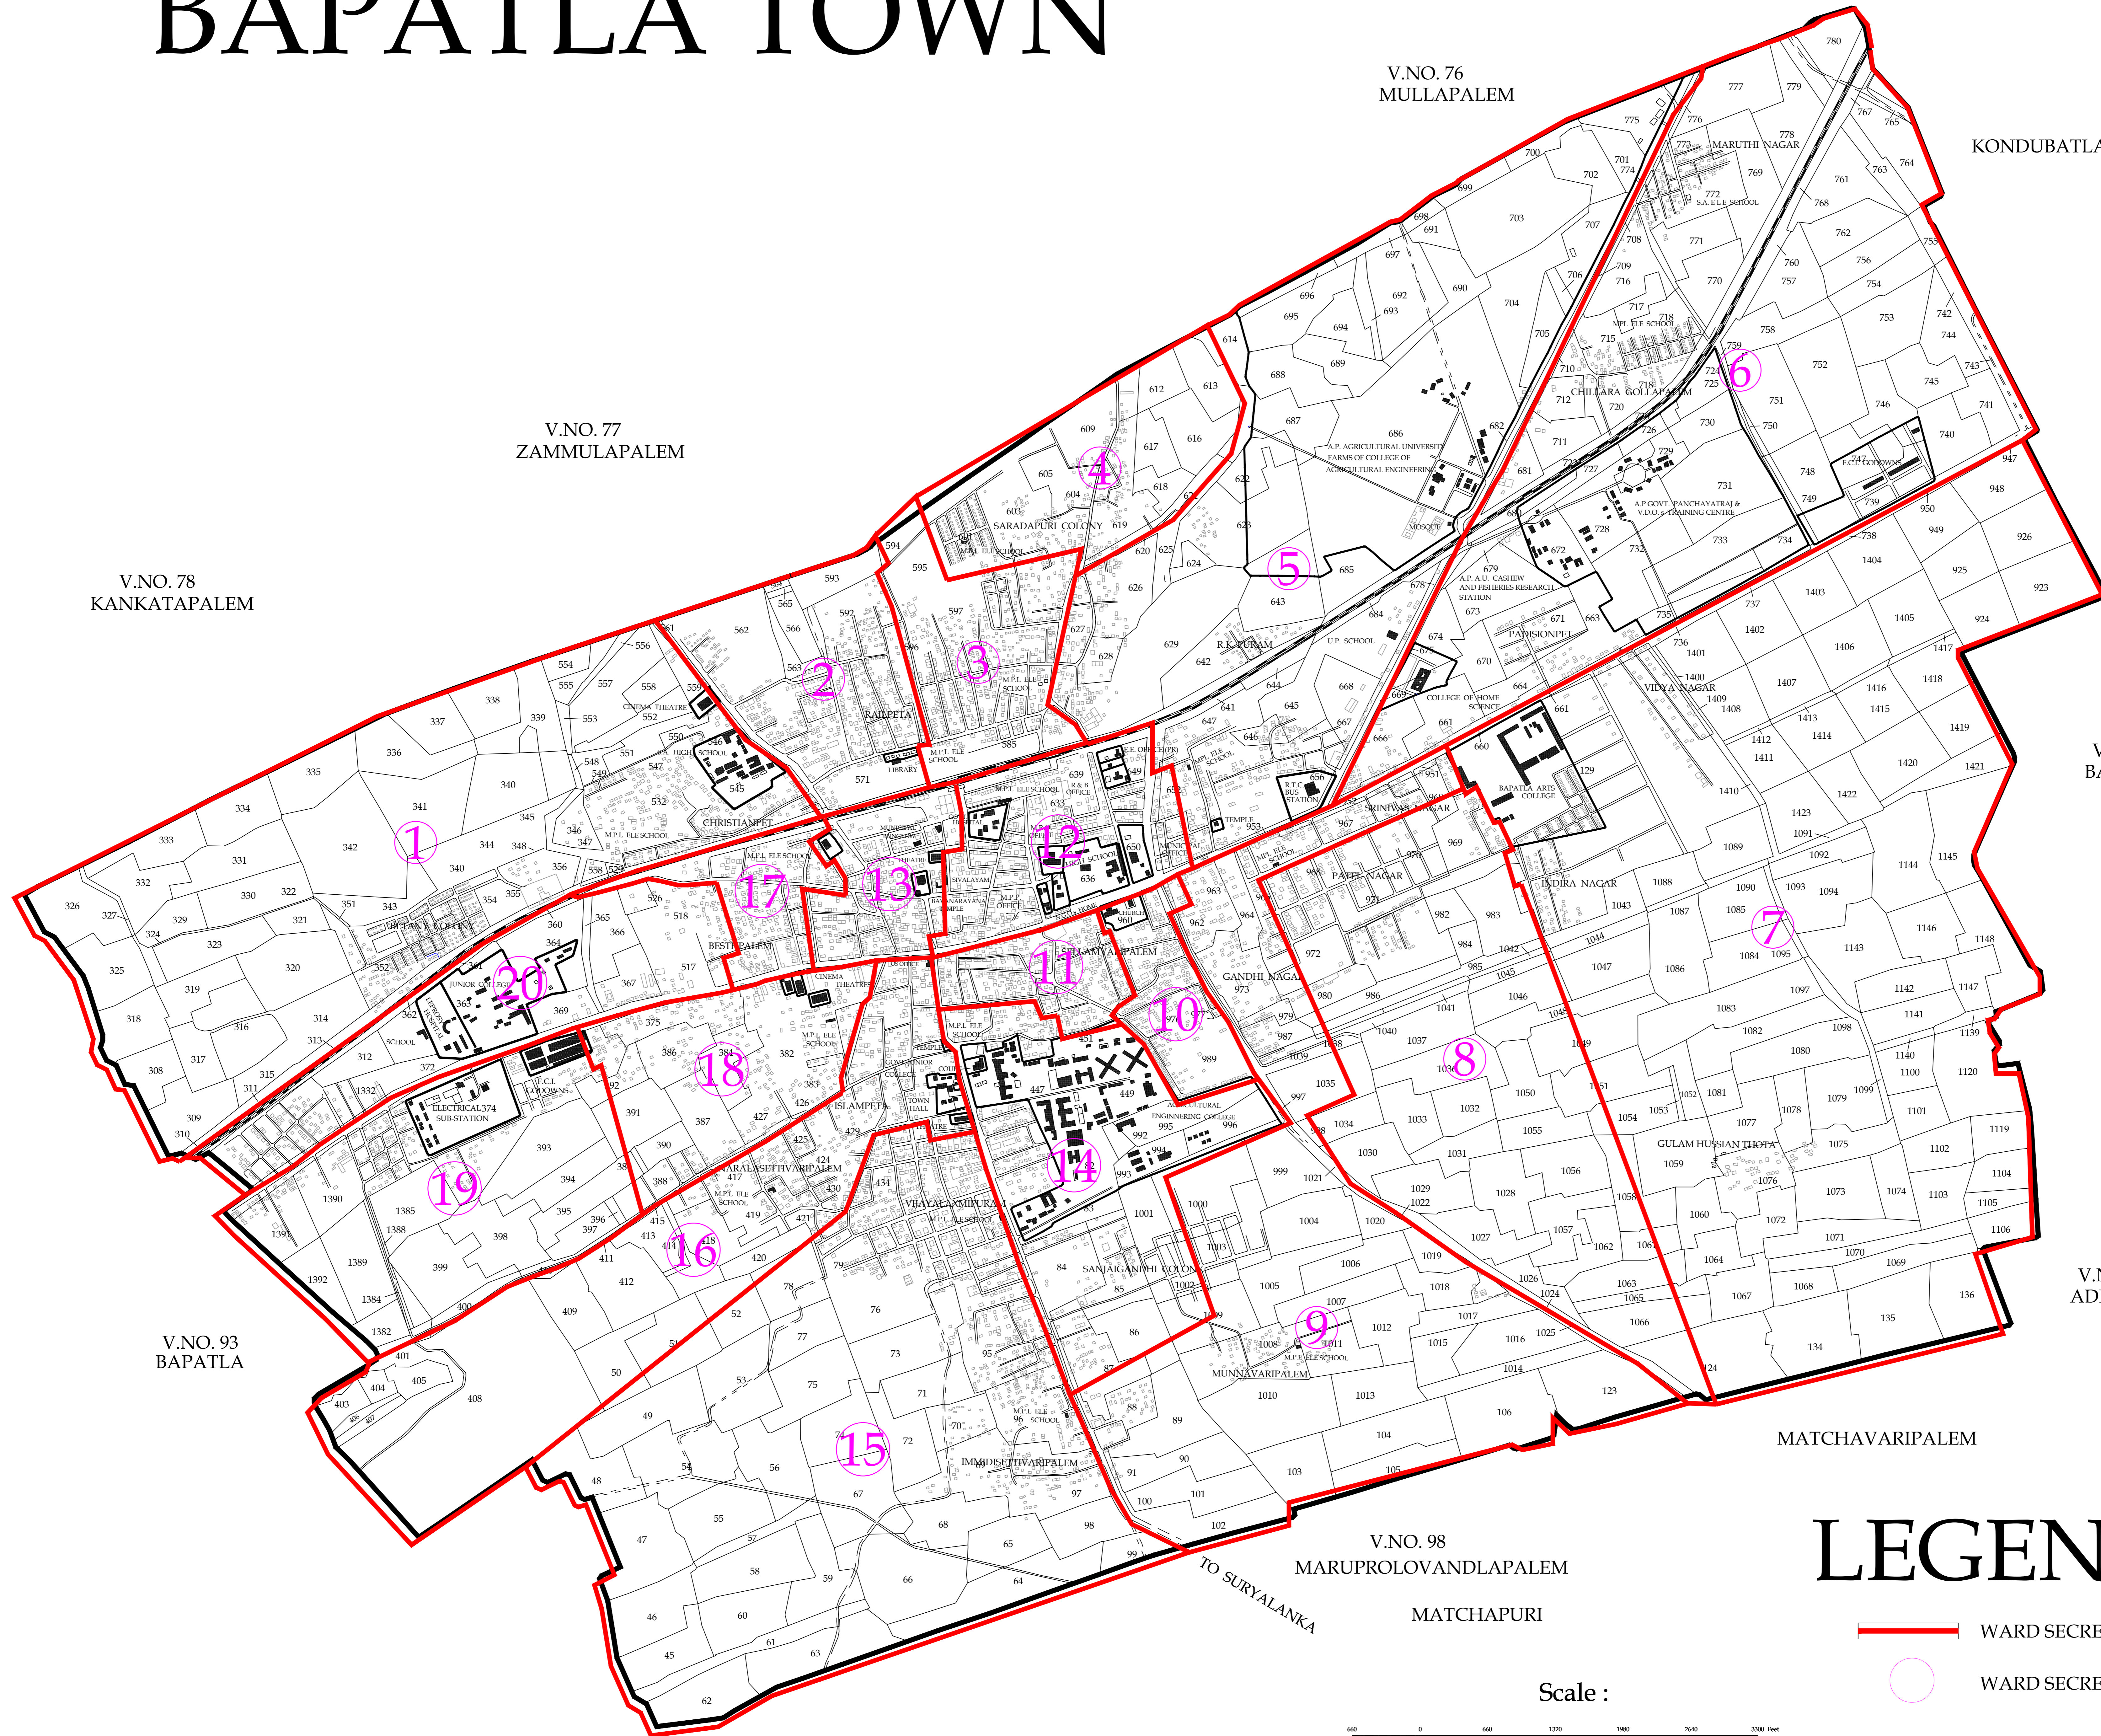

# BAPATLA TOWN

## LEGEND :

-  WARD SECRETARIAT BOUNDARY
-  WARD SECRETARIAT NUMBER

Scale :