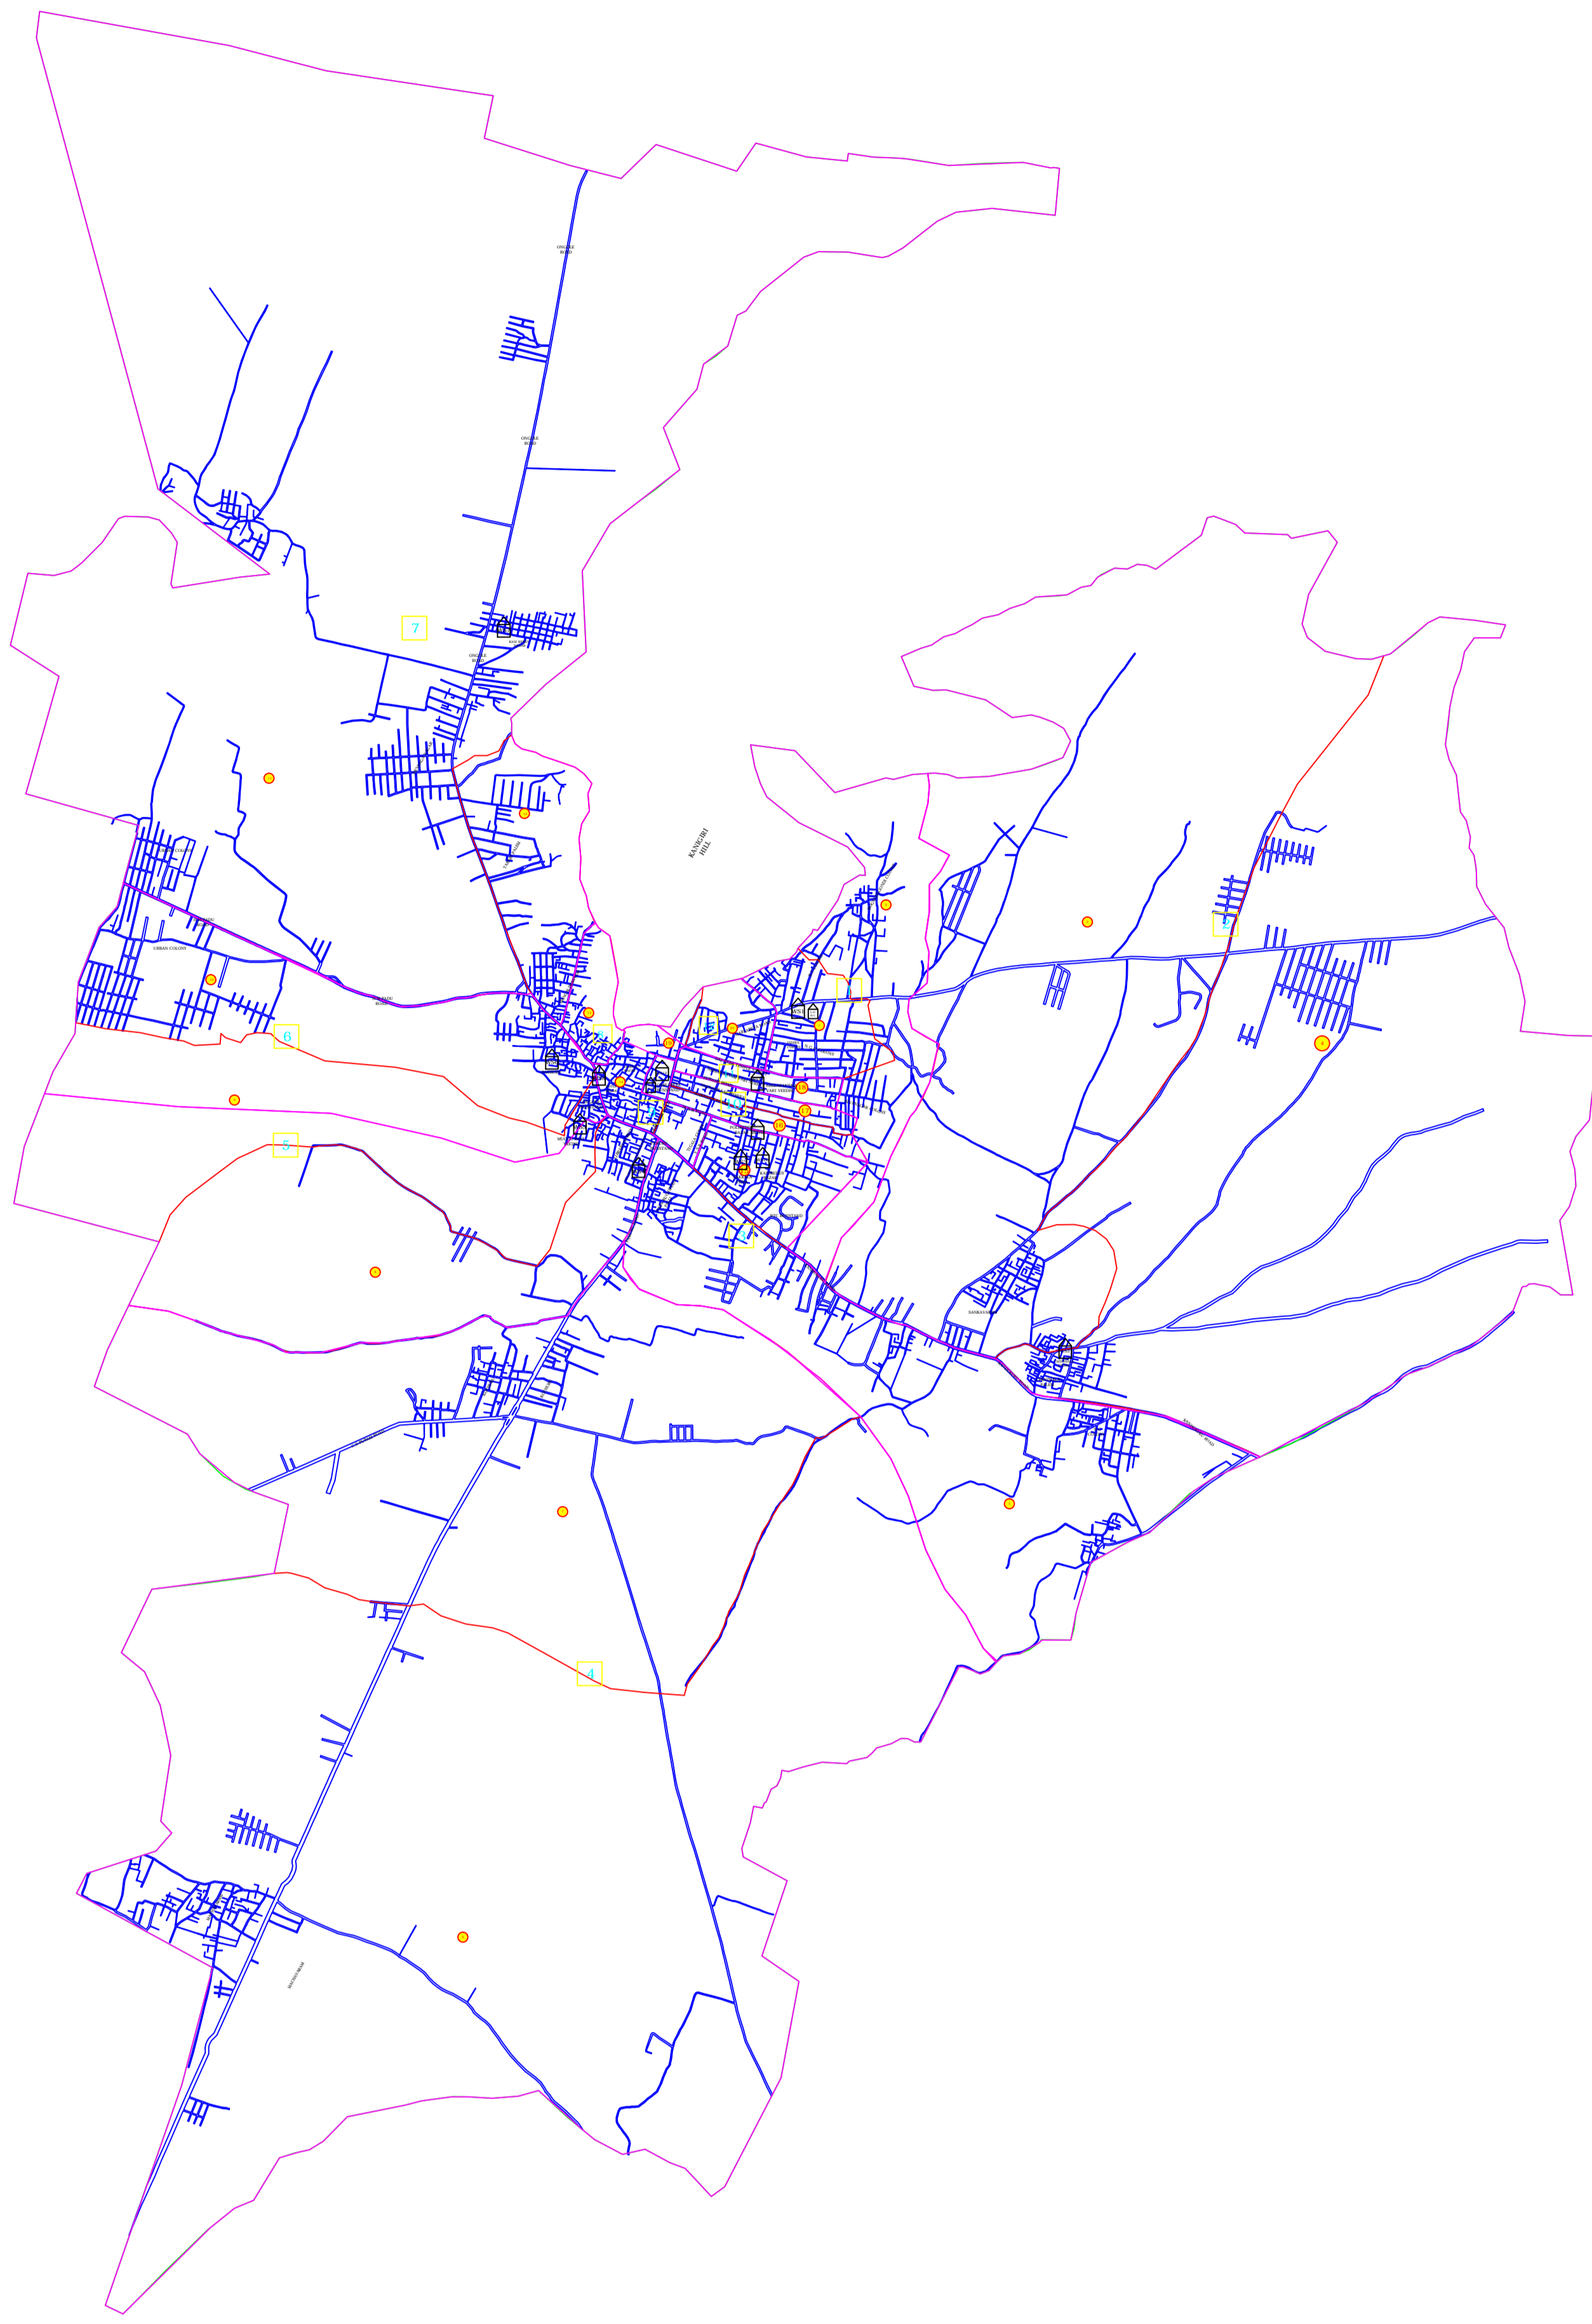

# KANIGIRI BASE MAP WITH SECRETARIAT LOCATIONS

LEGEND	
	ROAD NETWORK
	MUNICIPAL BOUNDARY
	ELECTION WARD BOUNDARY
	RIGHT OF WAY
	WARD SECRETARIAT BOUNDARY
	WARD SECRETARIAT
	ELECTION WARD NO
	WARD SECRETARIAT NO

KANIGIRI NAGARA PANCHAYAT WPRS DETAILS			
S.NO	SECRETARIAT CODE	SECRETARIAT LOCATION	NAME OF THE WPRS
1	21150001	INDIRA COLONY	N.N.G.SAI PAVAN
2	21150002	CHINTALA PALEM	K.RUFIYA(I/C)
3	21150003	NAKKALATIPPA	B.KRISHNANJANEYULU
4	21150004	PAMURU ROAD	N.CHENNA NARAYANA
5	21150005	MUGGUBAVI VEEDHI	R.NARAYANA
6	21150006	PATHURU	G.NAVEEN
7	21150007	KASIREDDY COLONY	SK.AKHIB
8	21150008	BOARD SCHOOL	P.KADHAR VALI(I/C)
9	21150009	POLIREDDY BAAZAR	K.RUFIYA
10	211500010	KASIREDDY BAZAR	M.RAMAKRSIHNA
11	211500011	NEELAKANTAM VARI STREET	G.NAVEEN(I/C)
12	211500012	GARLAPETA ROAD	P.KADAR VALI