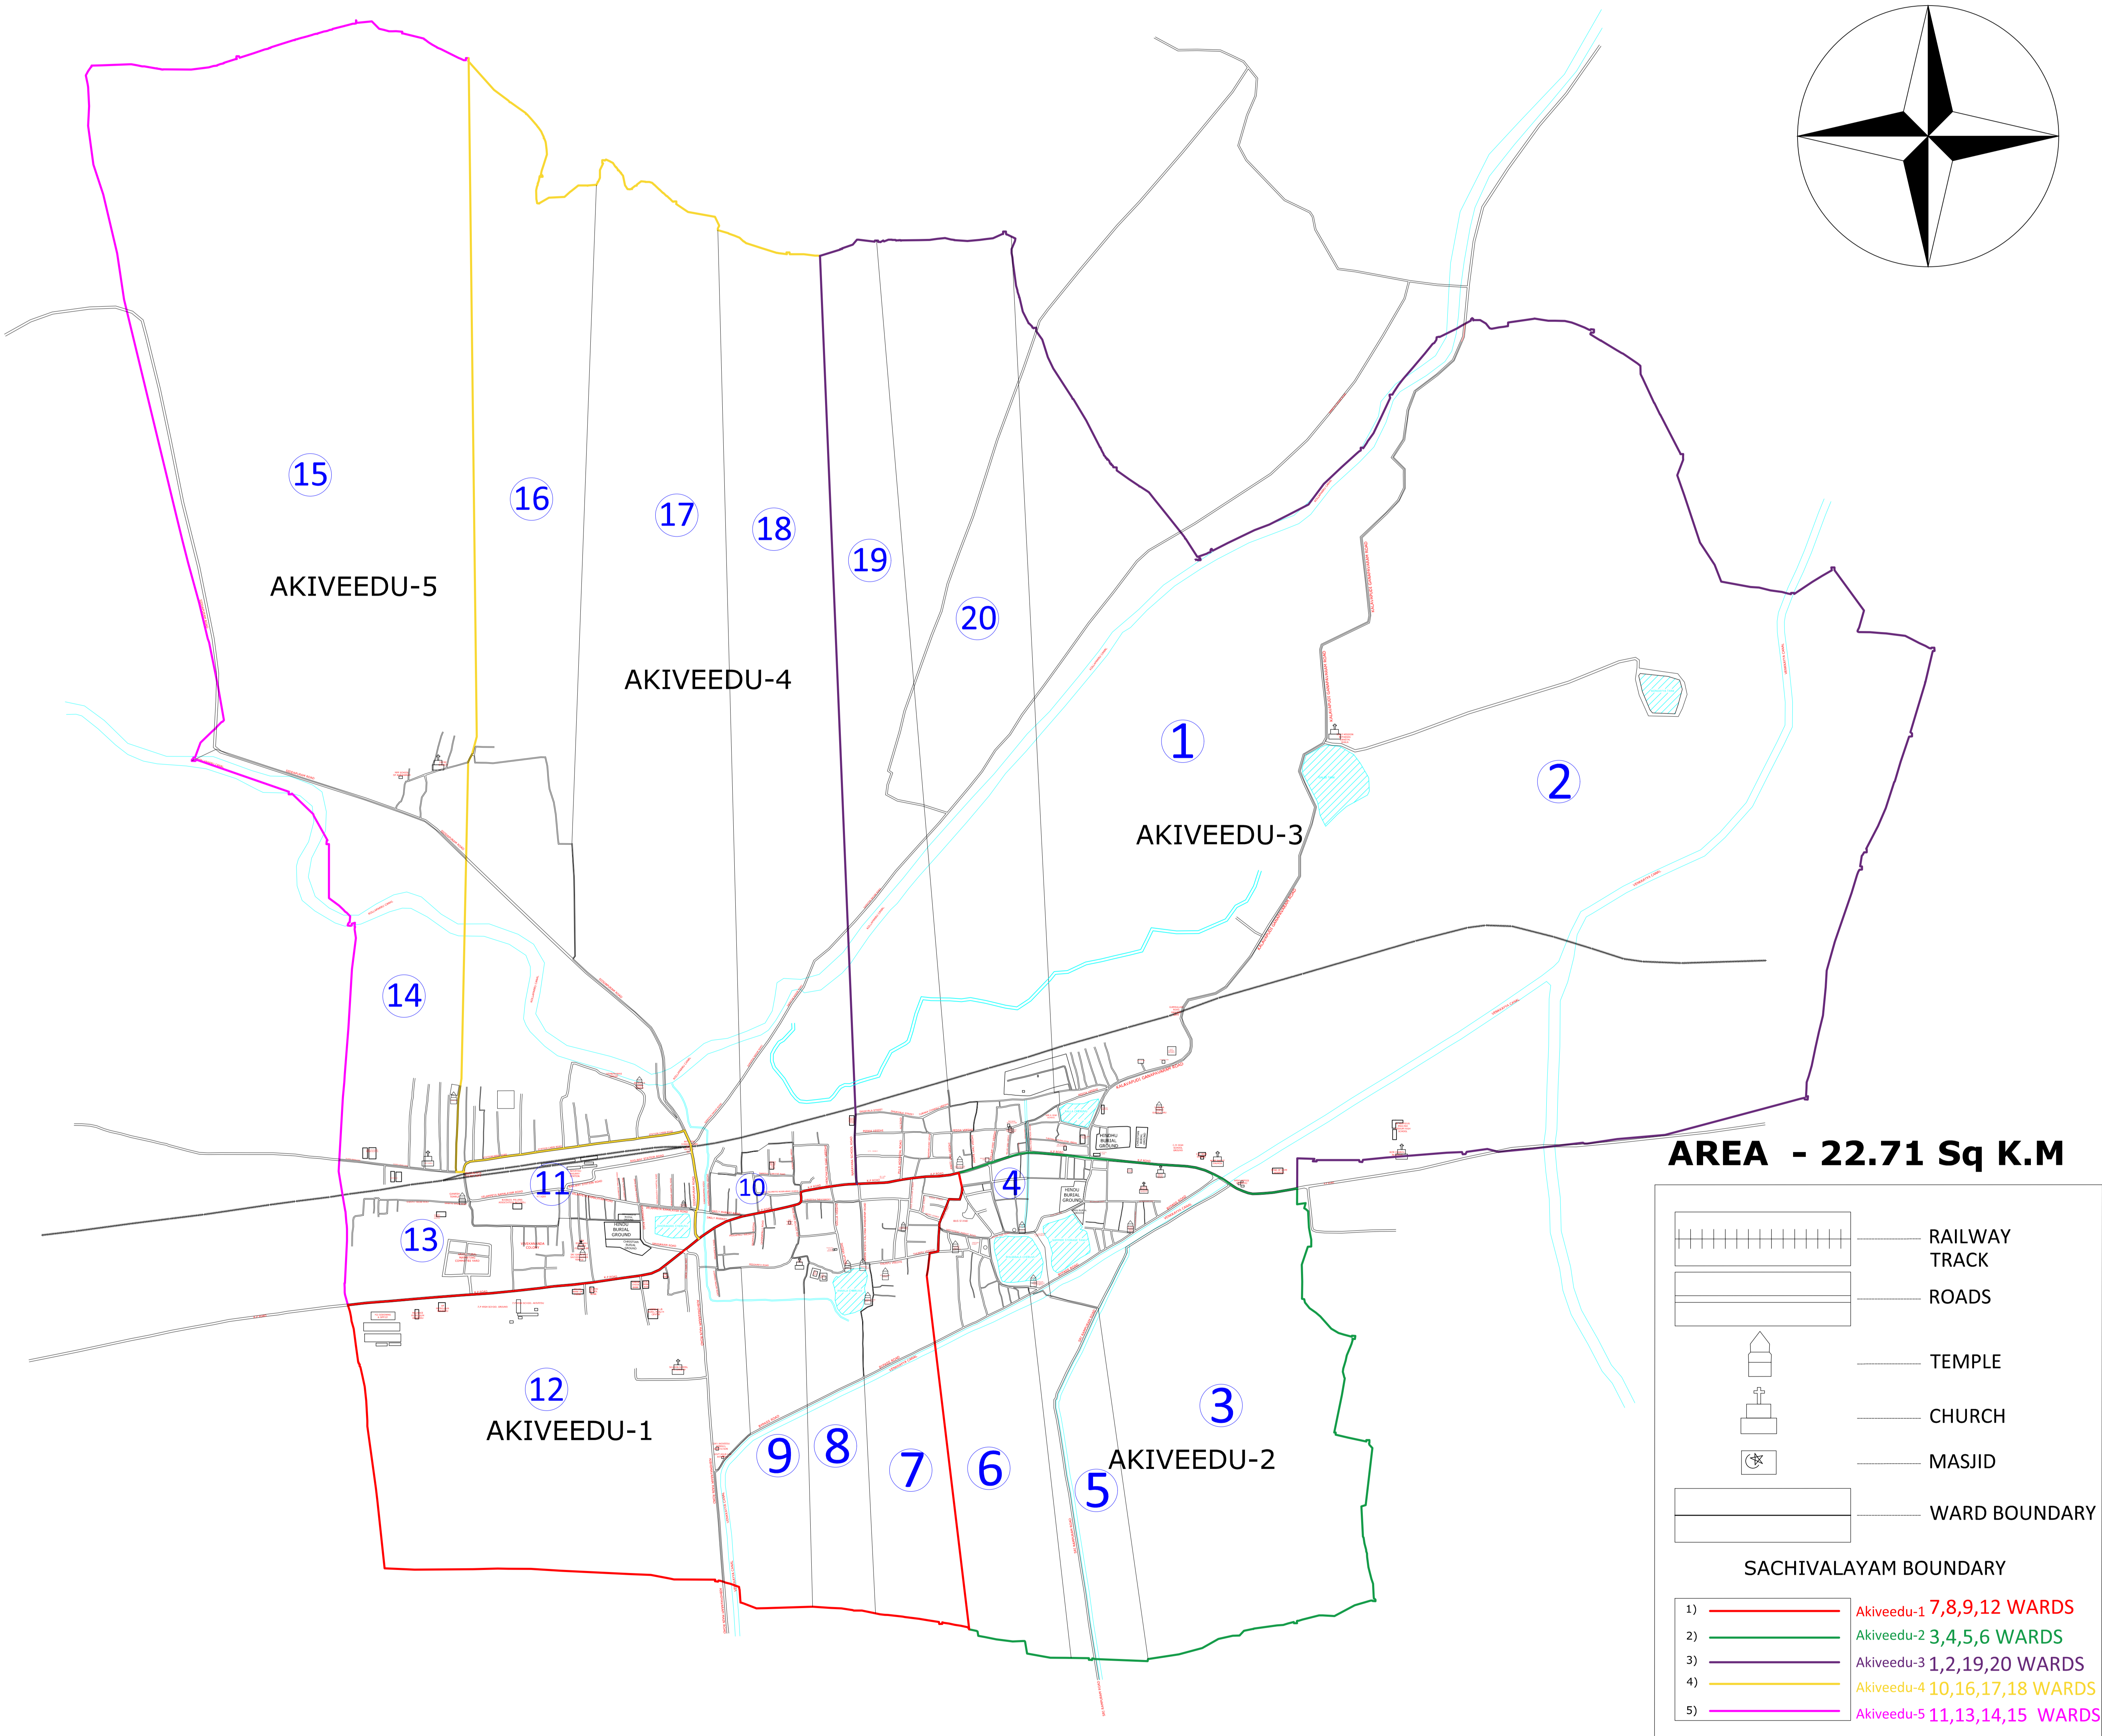

AKIVEEDU NAGARPANCHAYAT

(CONSTITUTION G.O.MS.NO.86, DATED:28-01-2020)

SCALE:
1:8000

WARD SACHIVALAYAM MAP

T.P.S

COMMISSIONER: