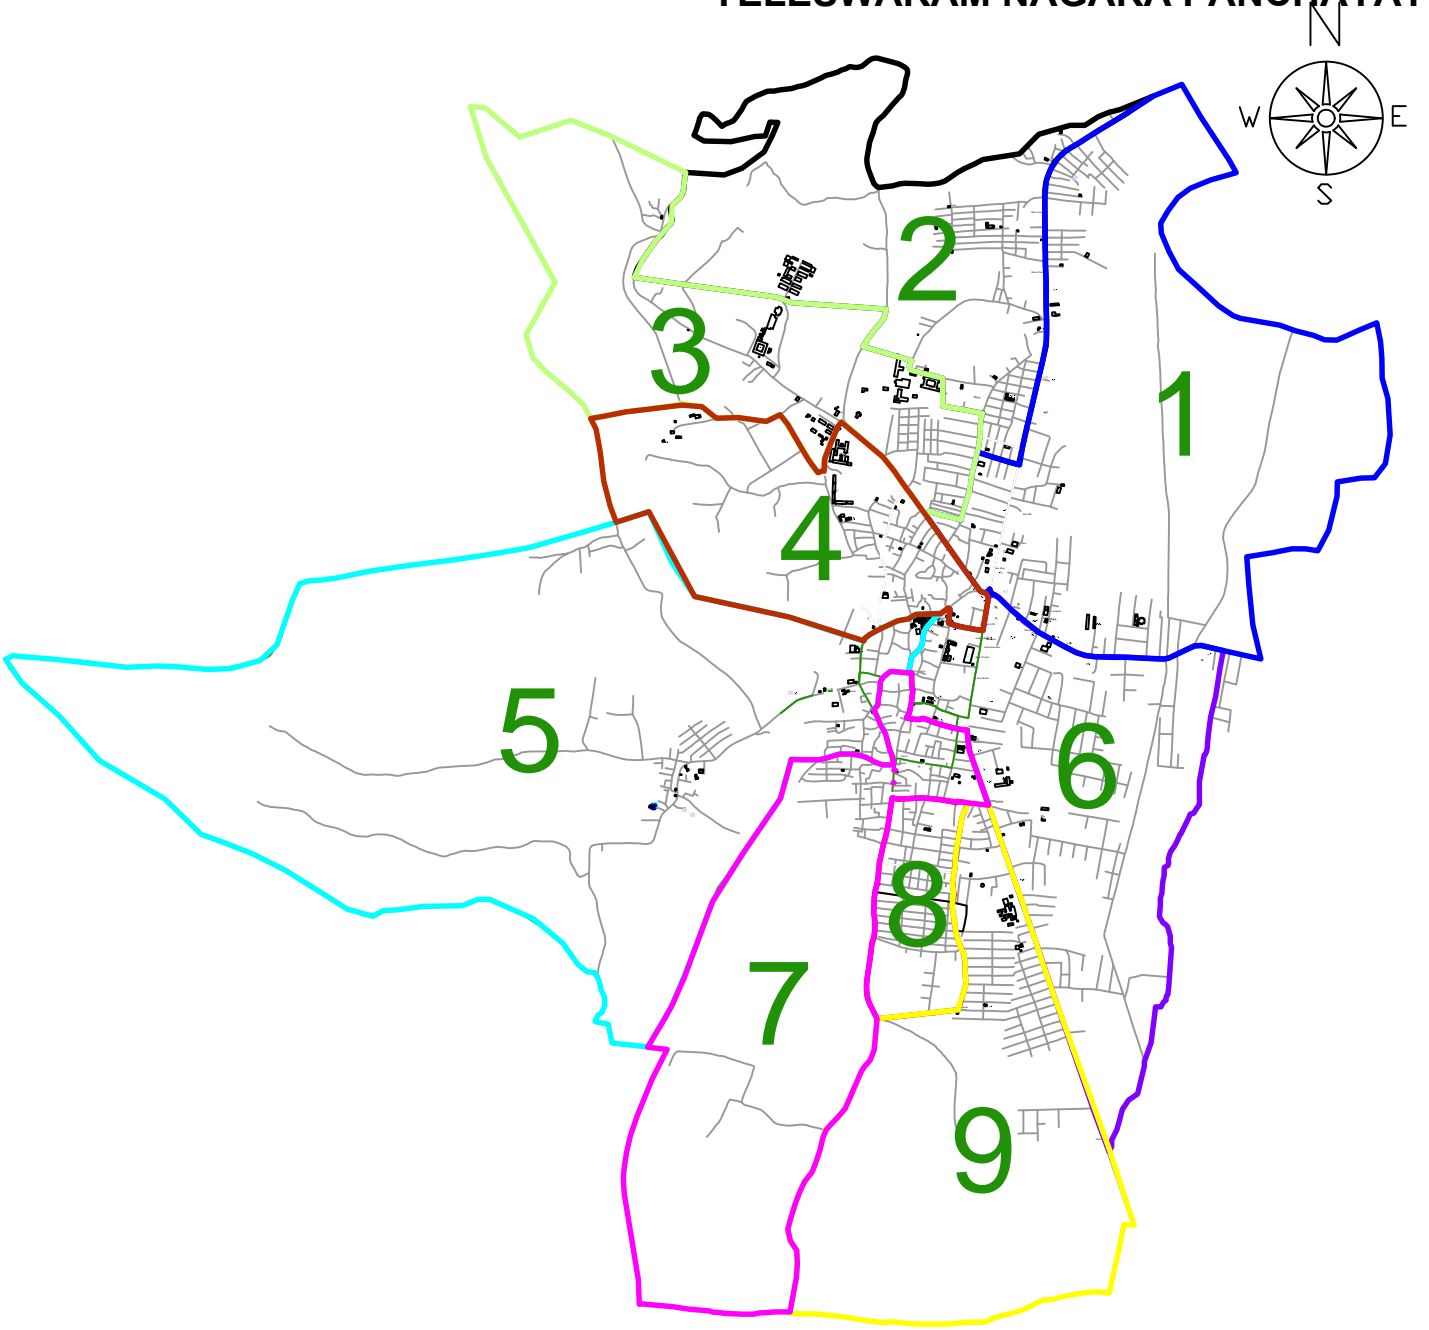

SECRETARIAT BOUNDARIES IN YELESWARAM NAGARA PANCHAYAT

T.P.S

COMMISSIONER