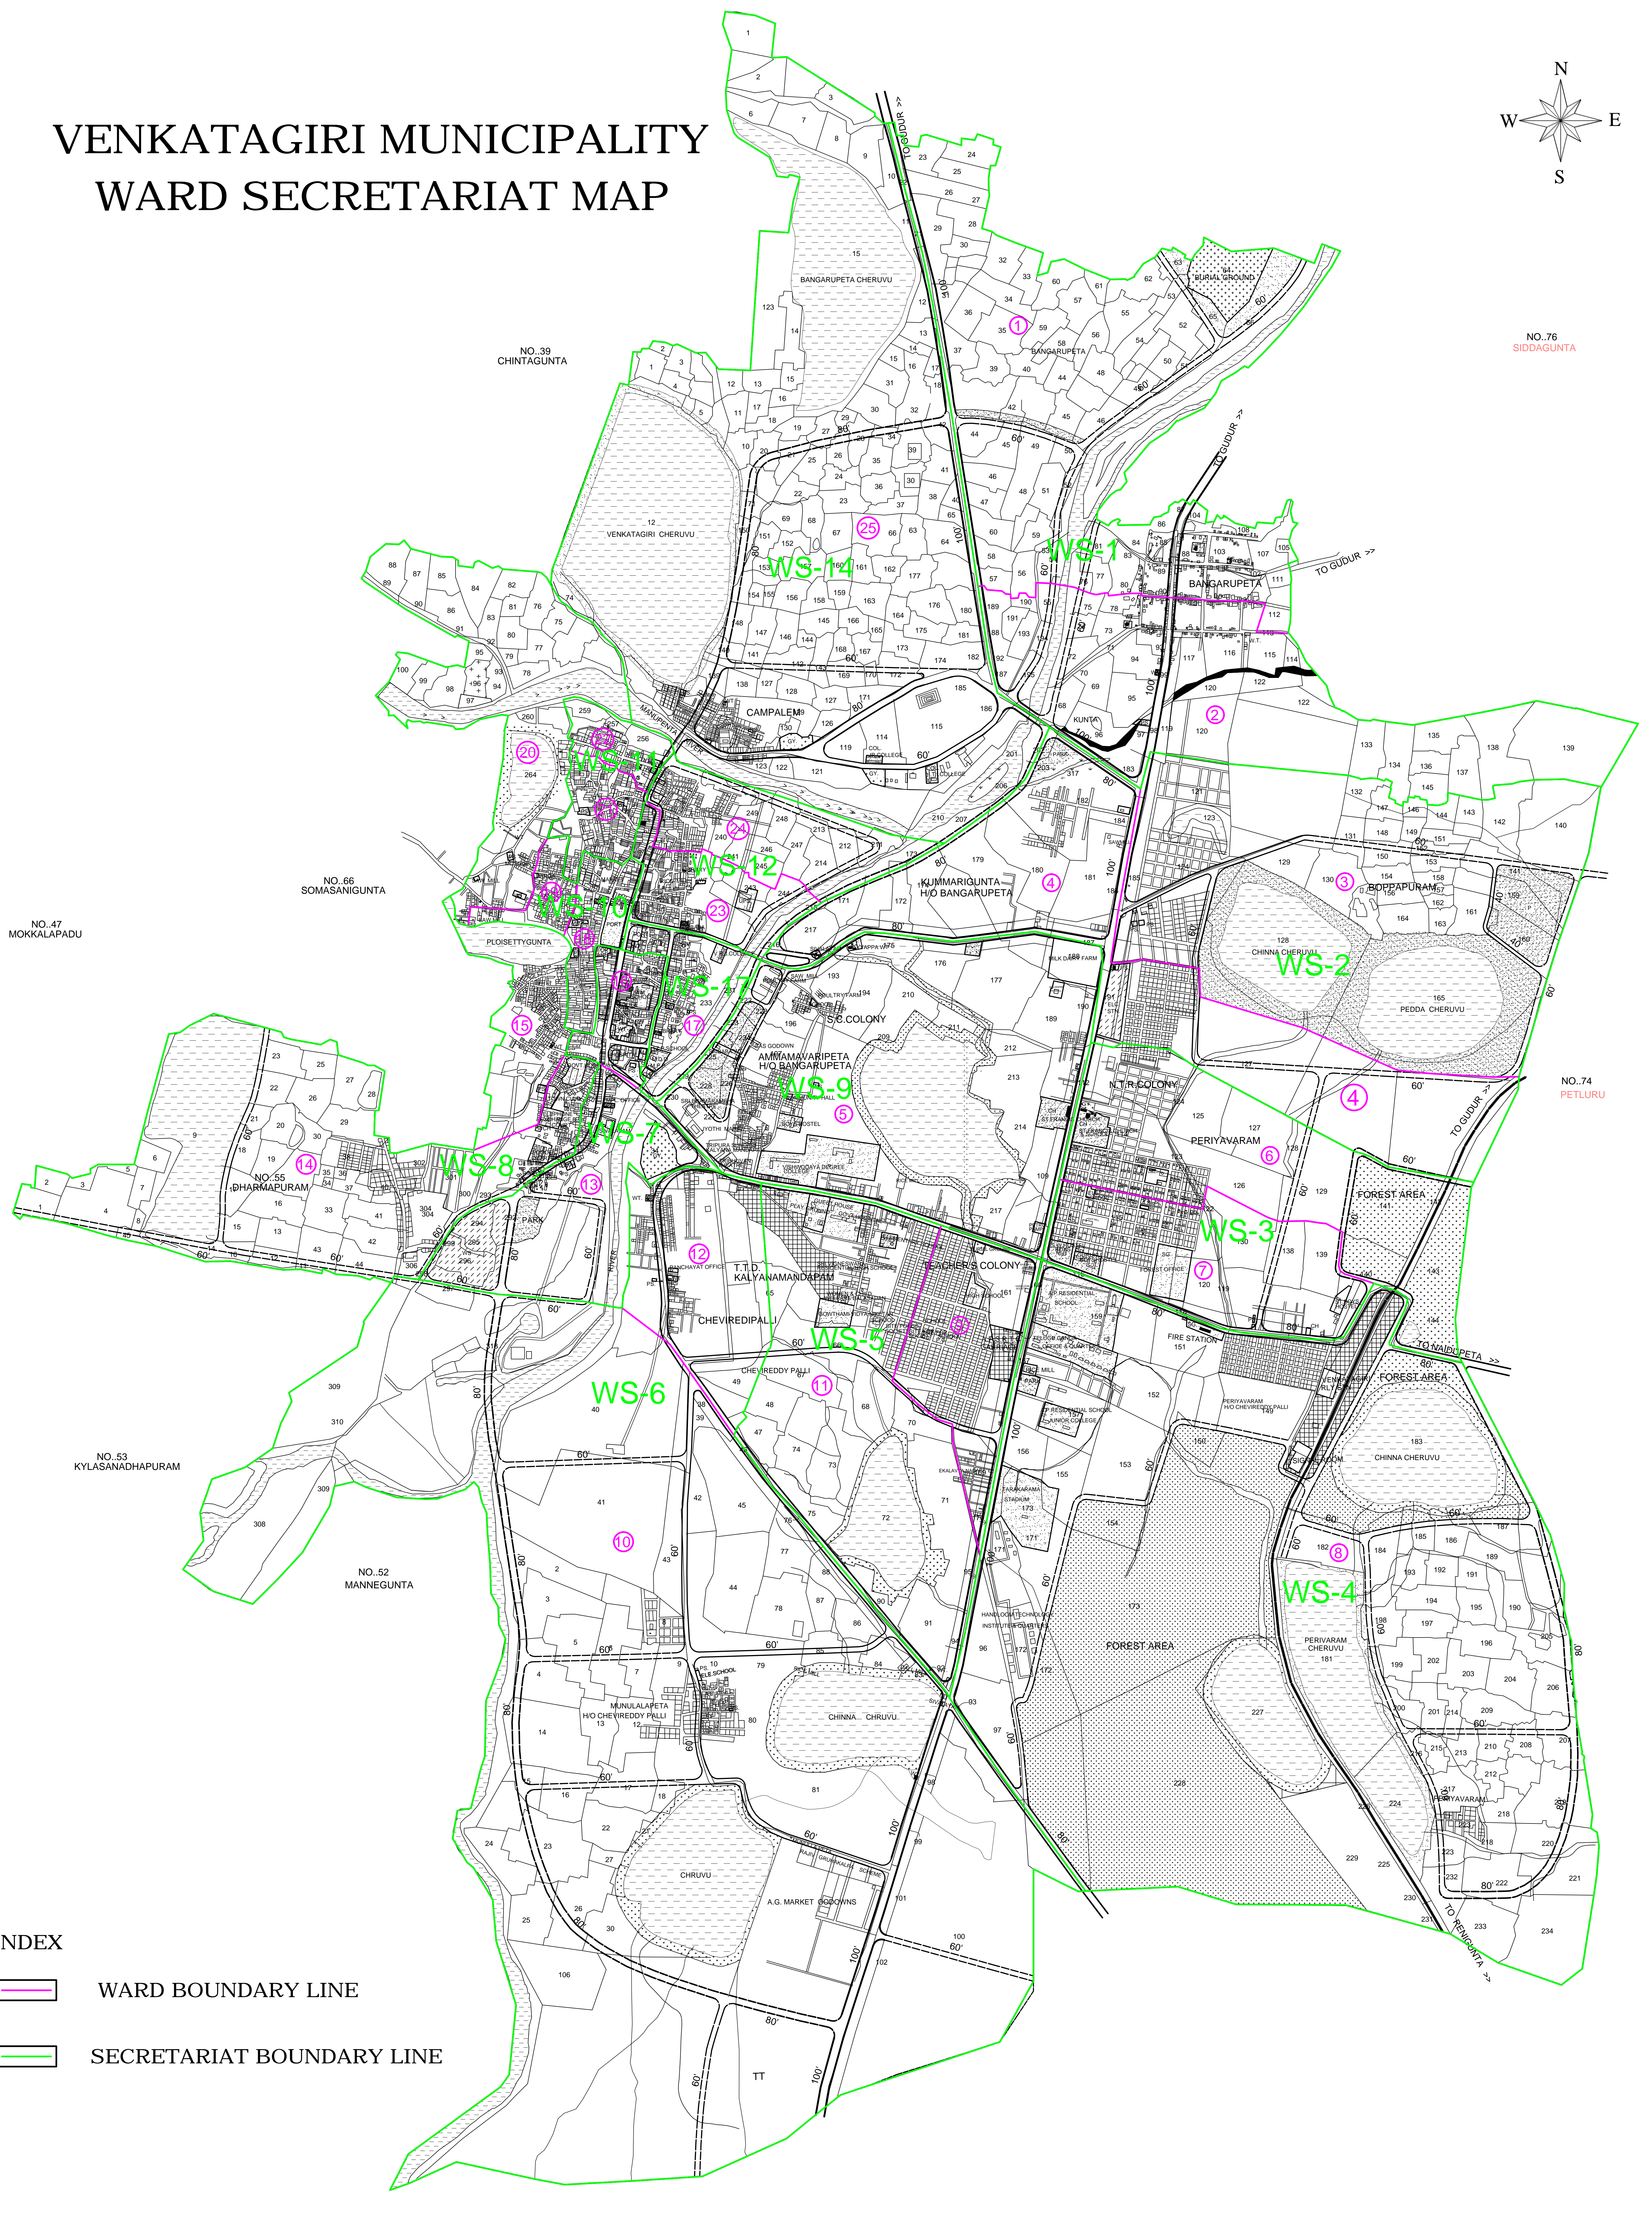

VENKATAGIRI MUNICIPALITY WARD SECRETARIAT MAP

- INDEX**
- WARD BOUNDARY LINE
 - SECRETARIAT BOUNDARY LINE