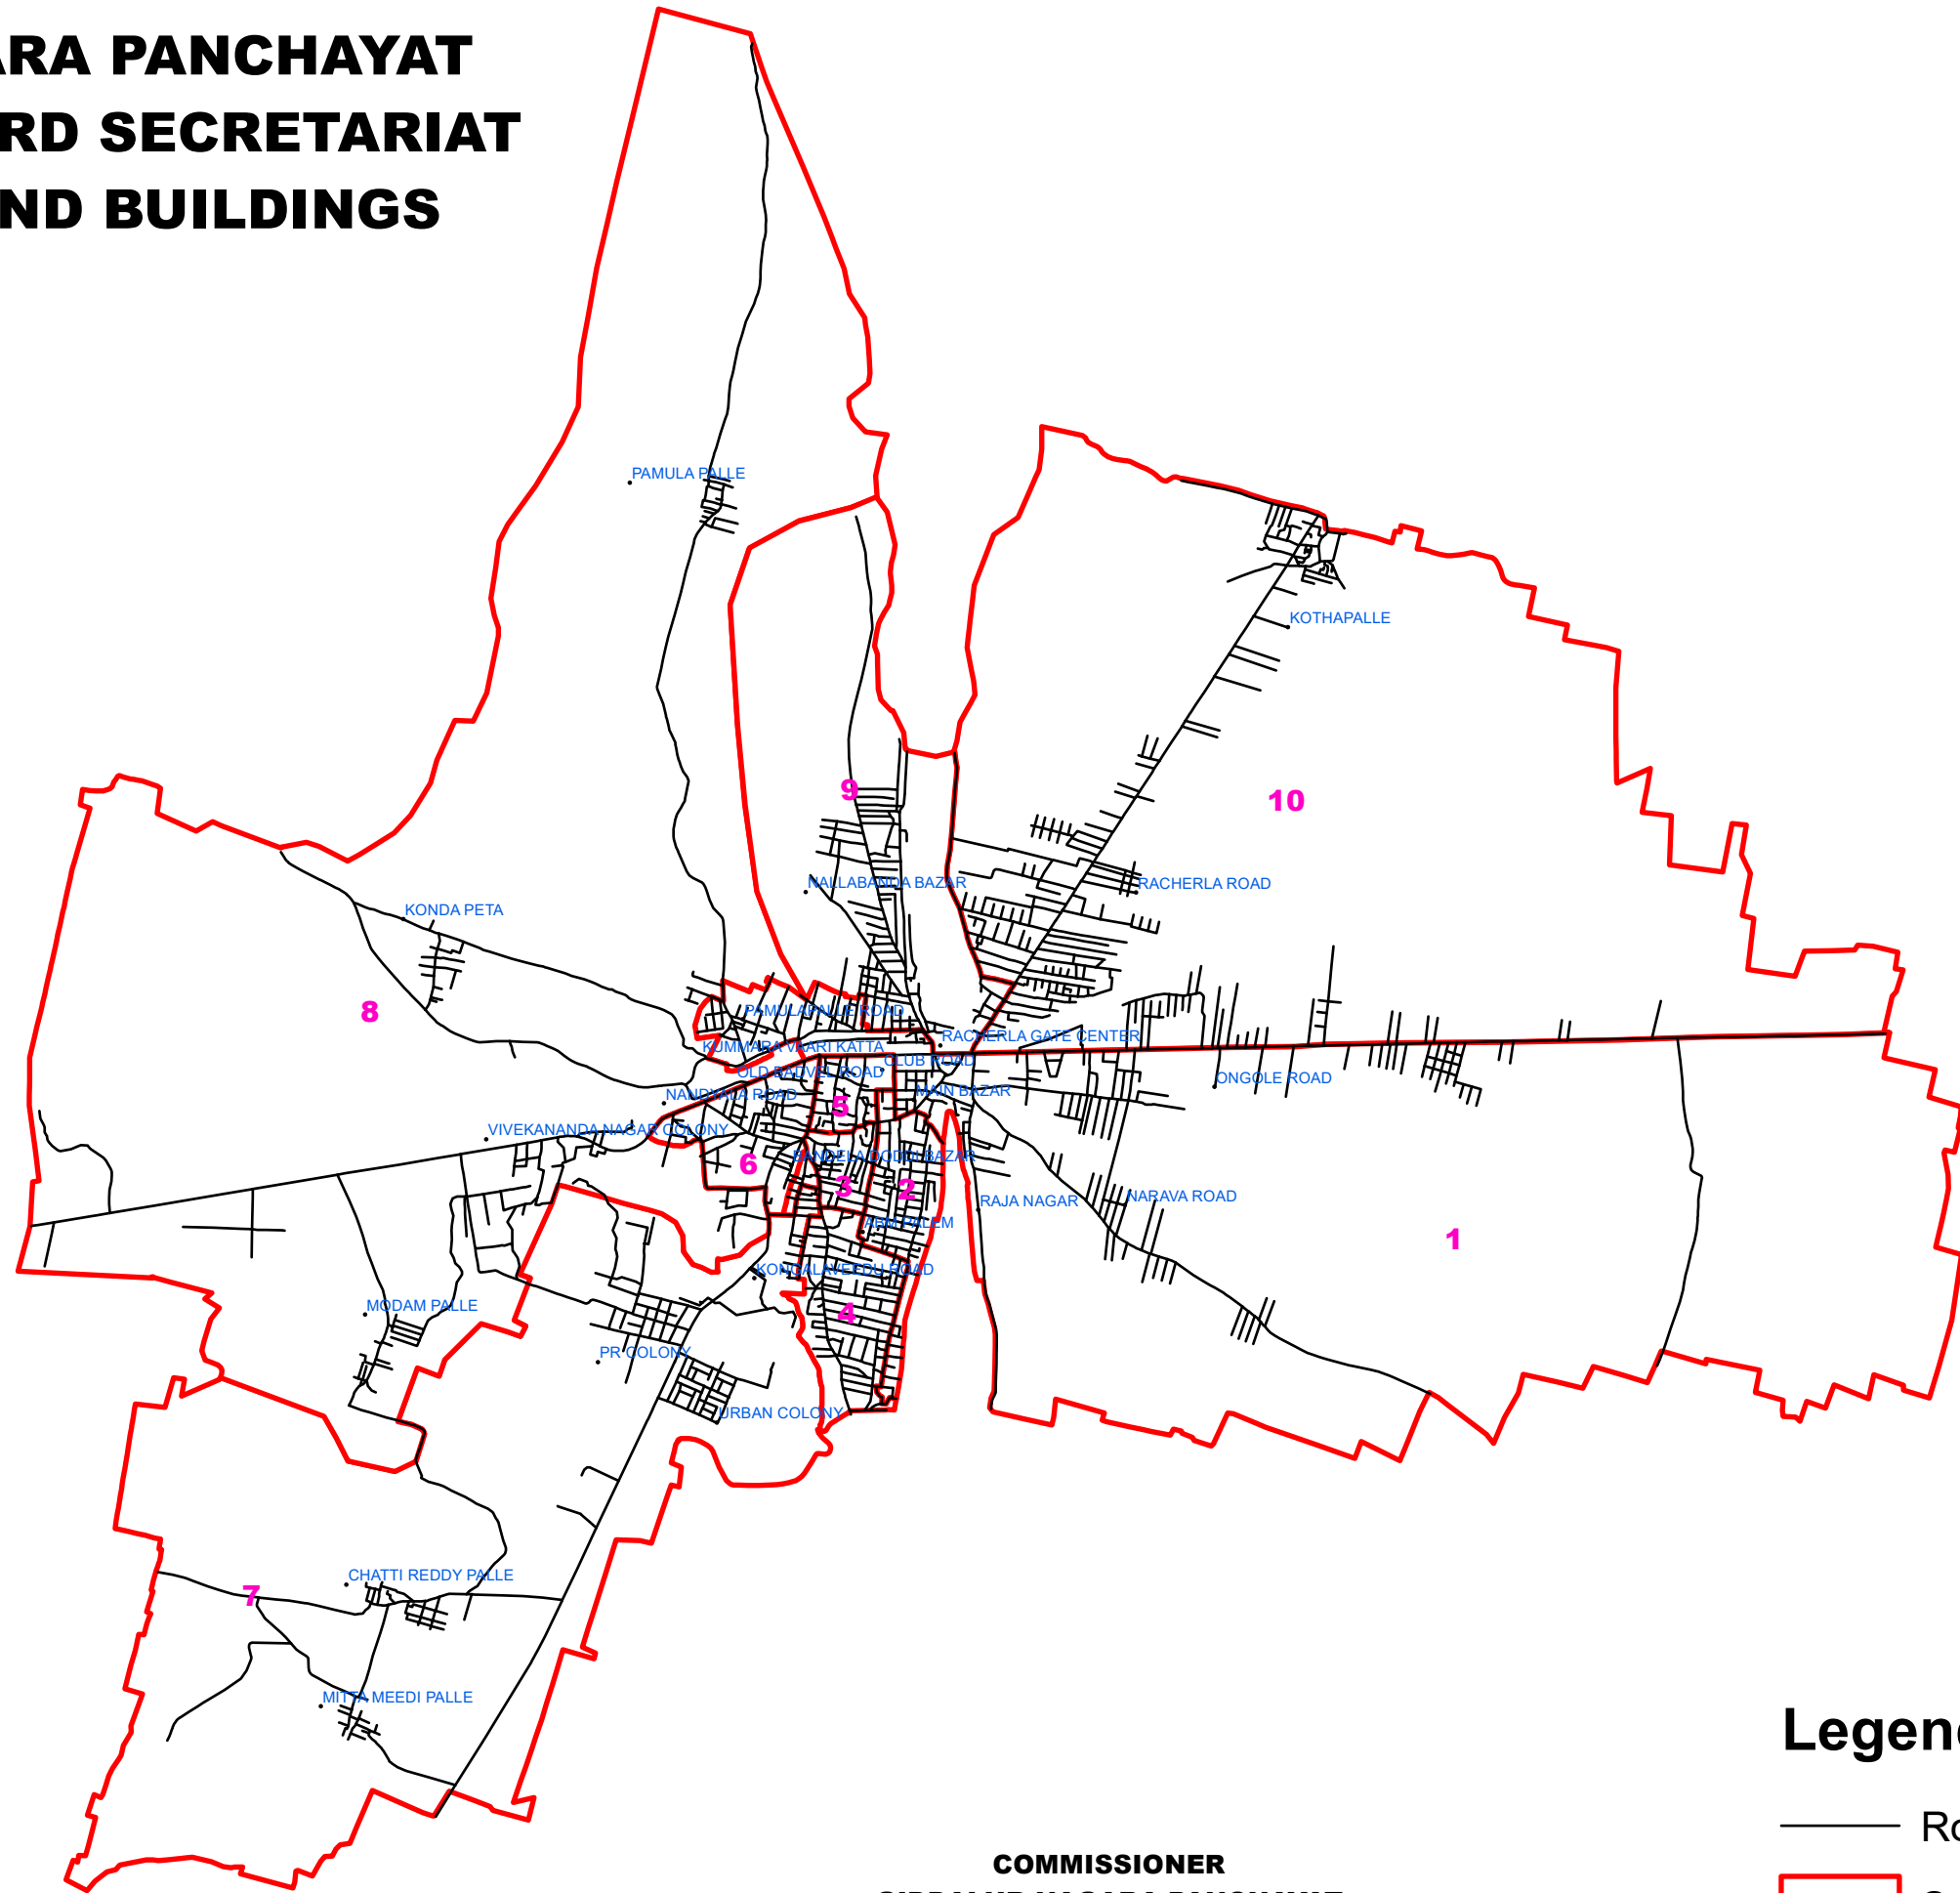

# GIDDALUR NAGARA PANCHAYAT MAP SHOWING WARD SECRETARIAT BOUNDARIES AND BUILDINGS

**COMMISSIONER  
GIDDALUR NAGARA PANCHAYAT**

## Legend

— Road\_Network

□ Secretariat\_Boundaries

0 0.1 0.2 0.4 0.6 0.8  
Miles