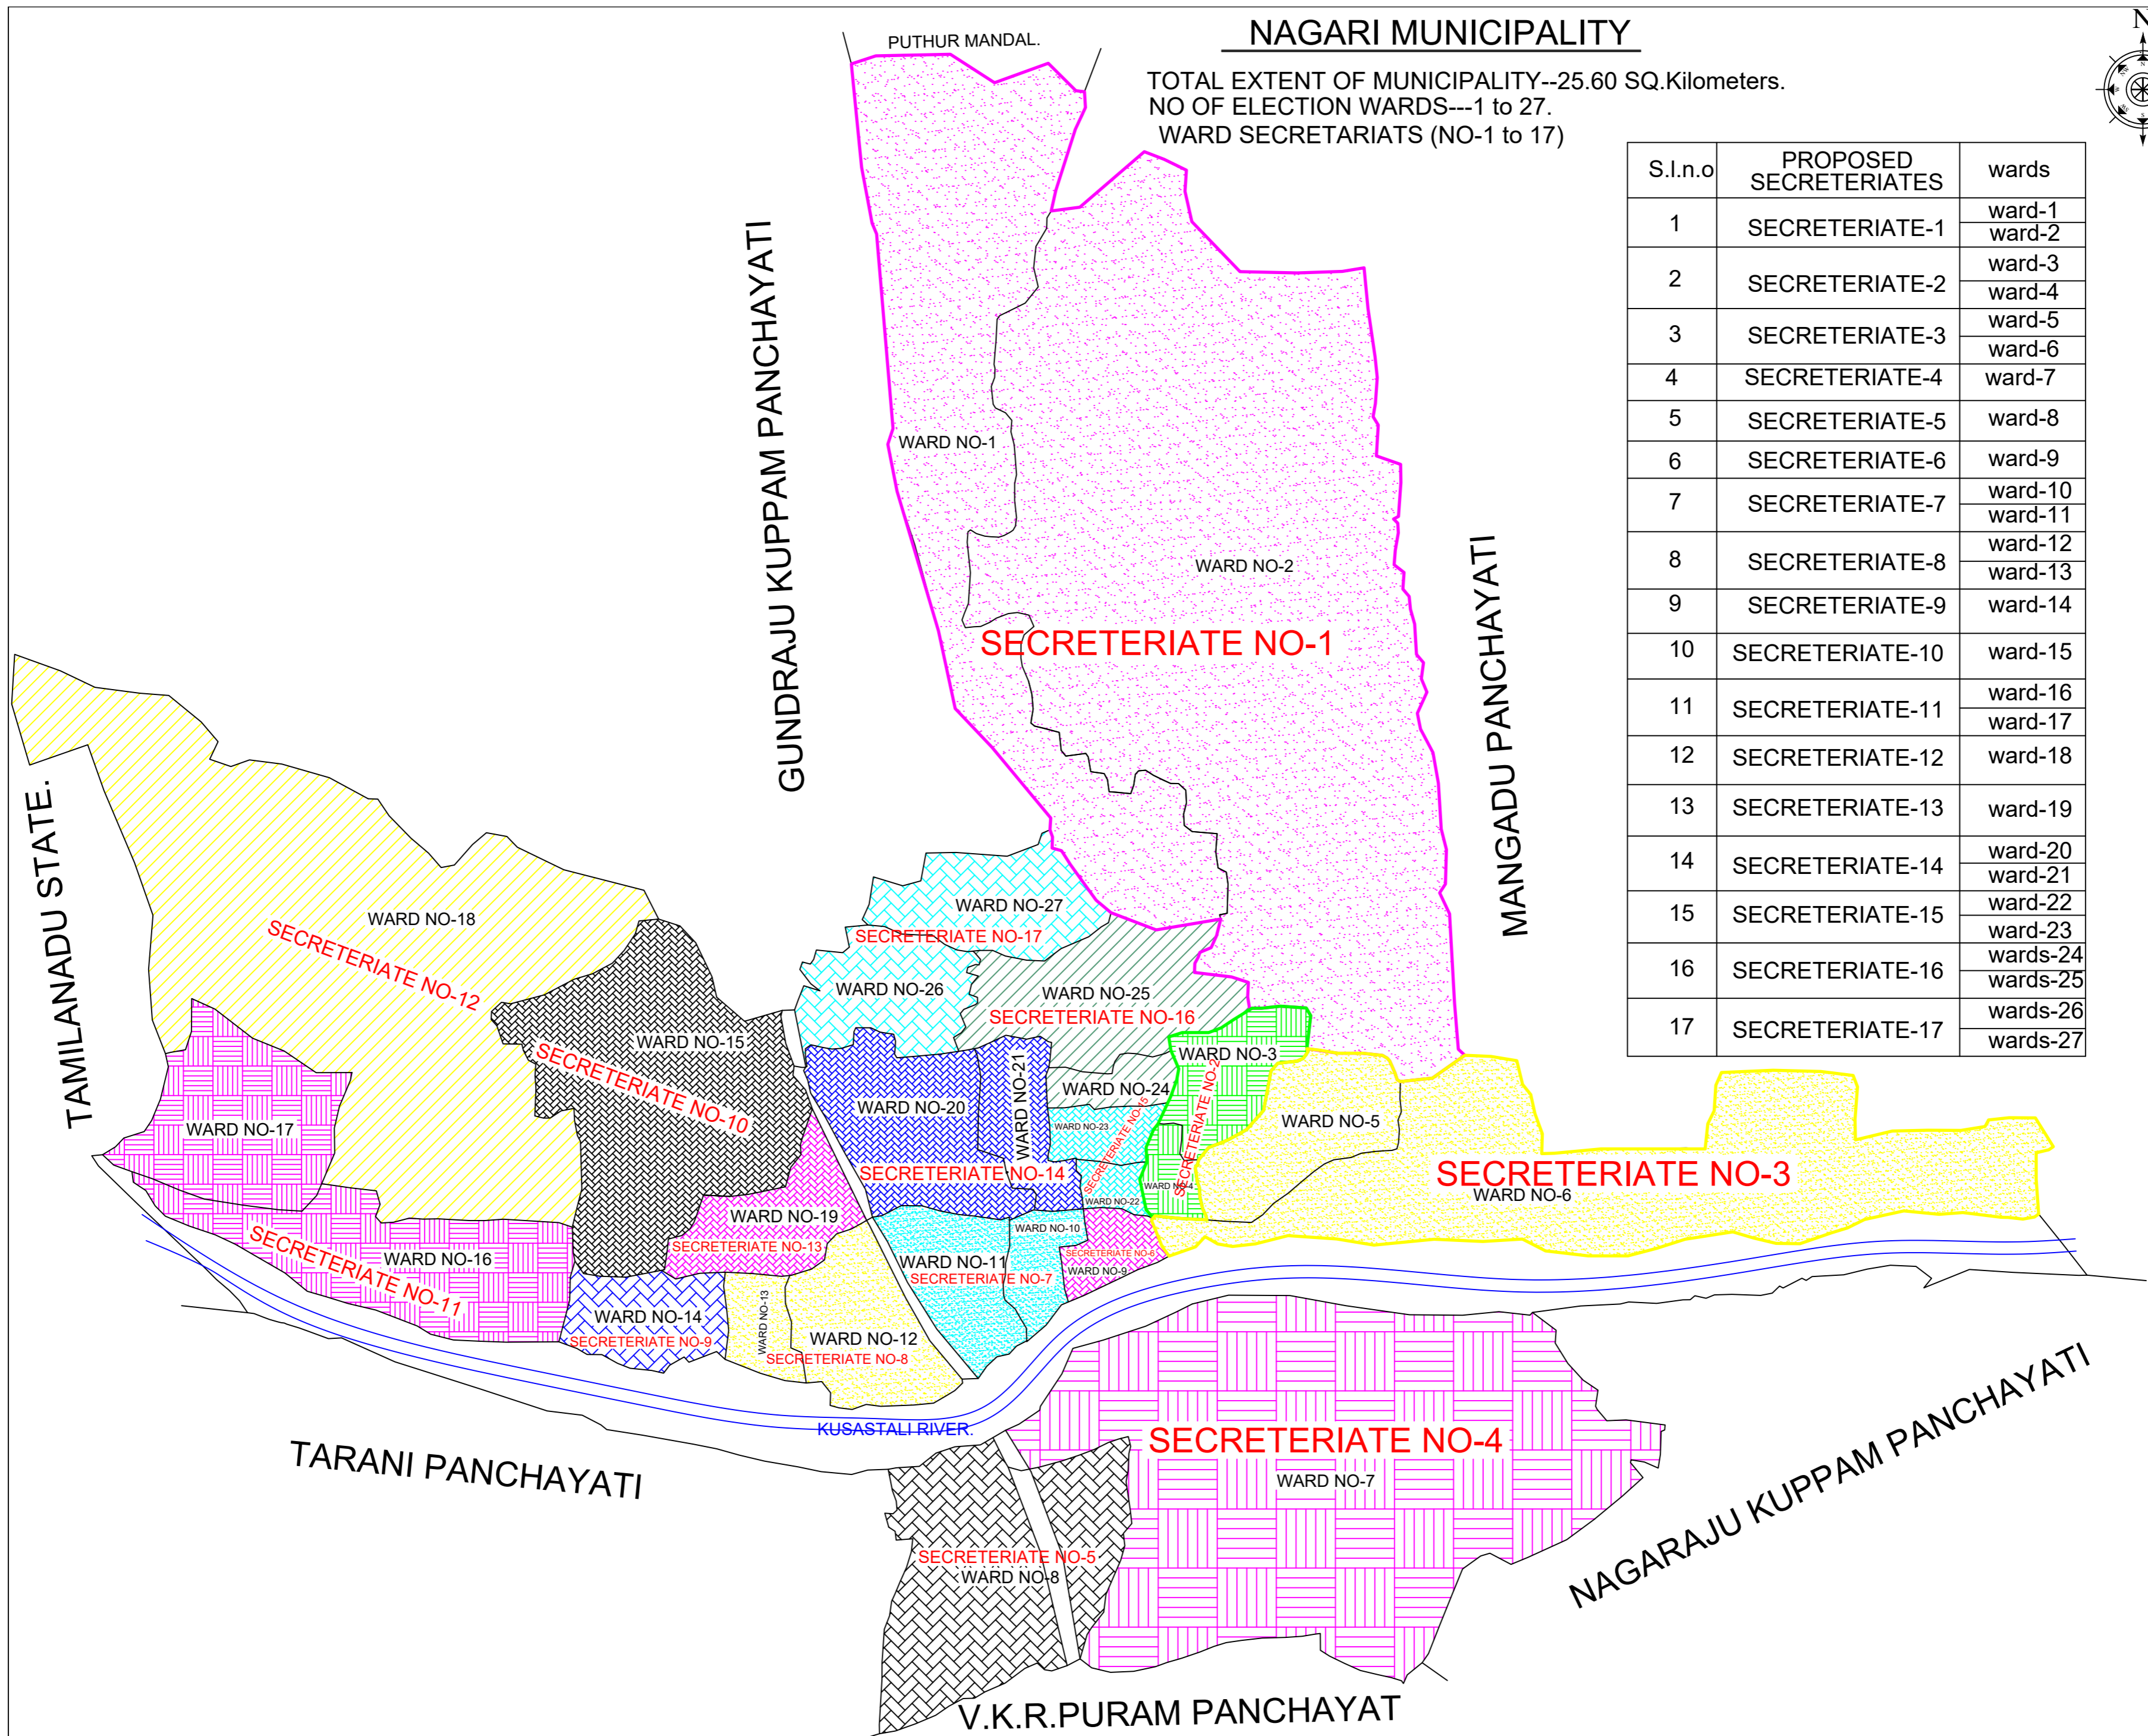

NAGARI MUNICIPALITY

TOTAL EXTENT OF MUNICIPALITY--25.60 SQ.Kilometers.
 NO OF ELECTION WARDS---1 to 27.
 WARD SECRETARIATS (NO-1 to 17)

S.I.n.o	PROPOSED SECRETERIATES	wards
1	SECRETERIATE-1	ward-1 ward-2
2	SECRETERIATE-2	ward-3 ward-4
3	SECRETERIATE-3	ward-5 ward-6
4	SECRETERIATE-4	ward-7
5	SECRETERIATE-5	ward-8
6	SECRETERIATE-6	ward-9
7	SECRETERIATE-7	ward-10 ward-11
8	SECRETERIATE-8	ward-12 ward-13
9	SECRETERIATE-9	ward-14
10	SECRETERIATE-10	ward-15
11	SECRETERIATE-11	ward-16 ward-17
12	SECRETERIATE-12	ward-18
13	SECRETERIATE-13	ward-19
14	SECRETERIATE-14	ward-20 ward-21
15	SECRETERIATE-15	ward-22 ward-23
16	SECRETERIATE-16	wards-24 wards-25
17	SECRETERIATE-17	wards-26 wards-27

TAMILNADU STATE.

GUNDRAJU KUPPAM PANCHAYATI

MANGADU PANCHAYATI

TARANI PANCHAYATI

V.K.R.PURAM PANCHAYAT

NAGARAJU KUPPAM PANCHAYATI

PUTHUR MANDAL.

KUSASTALI RIVER.