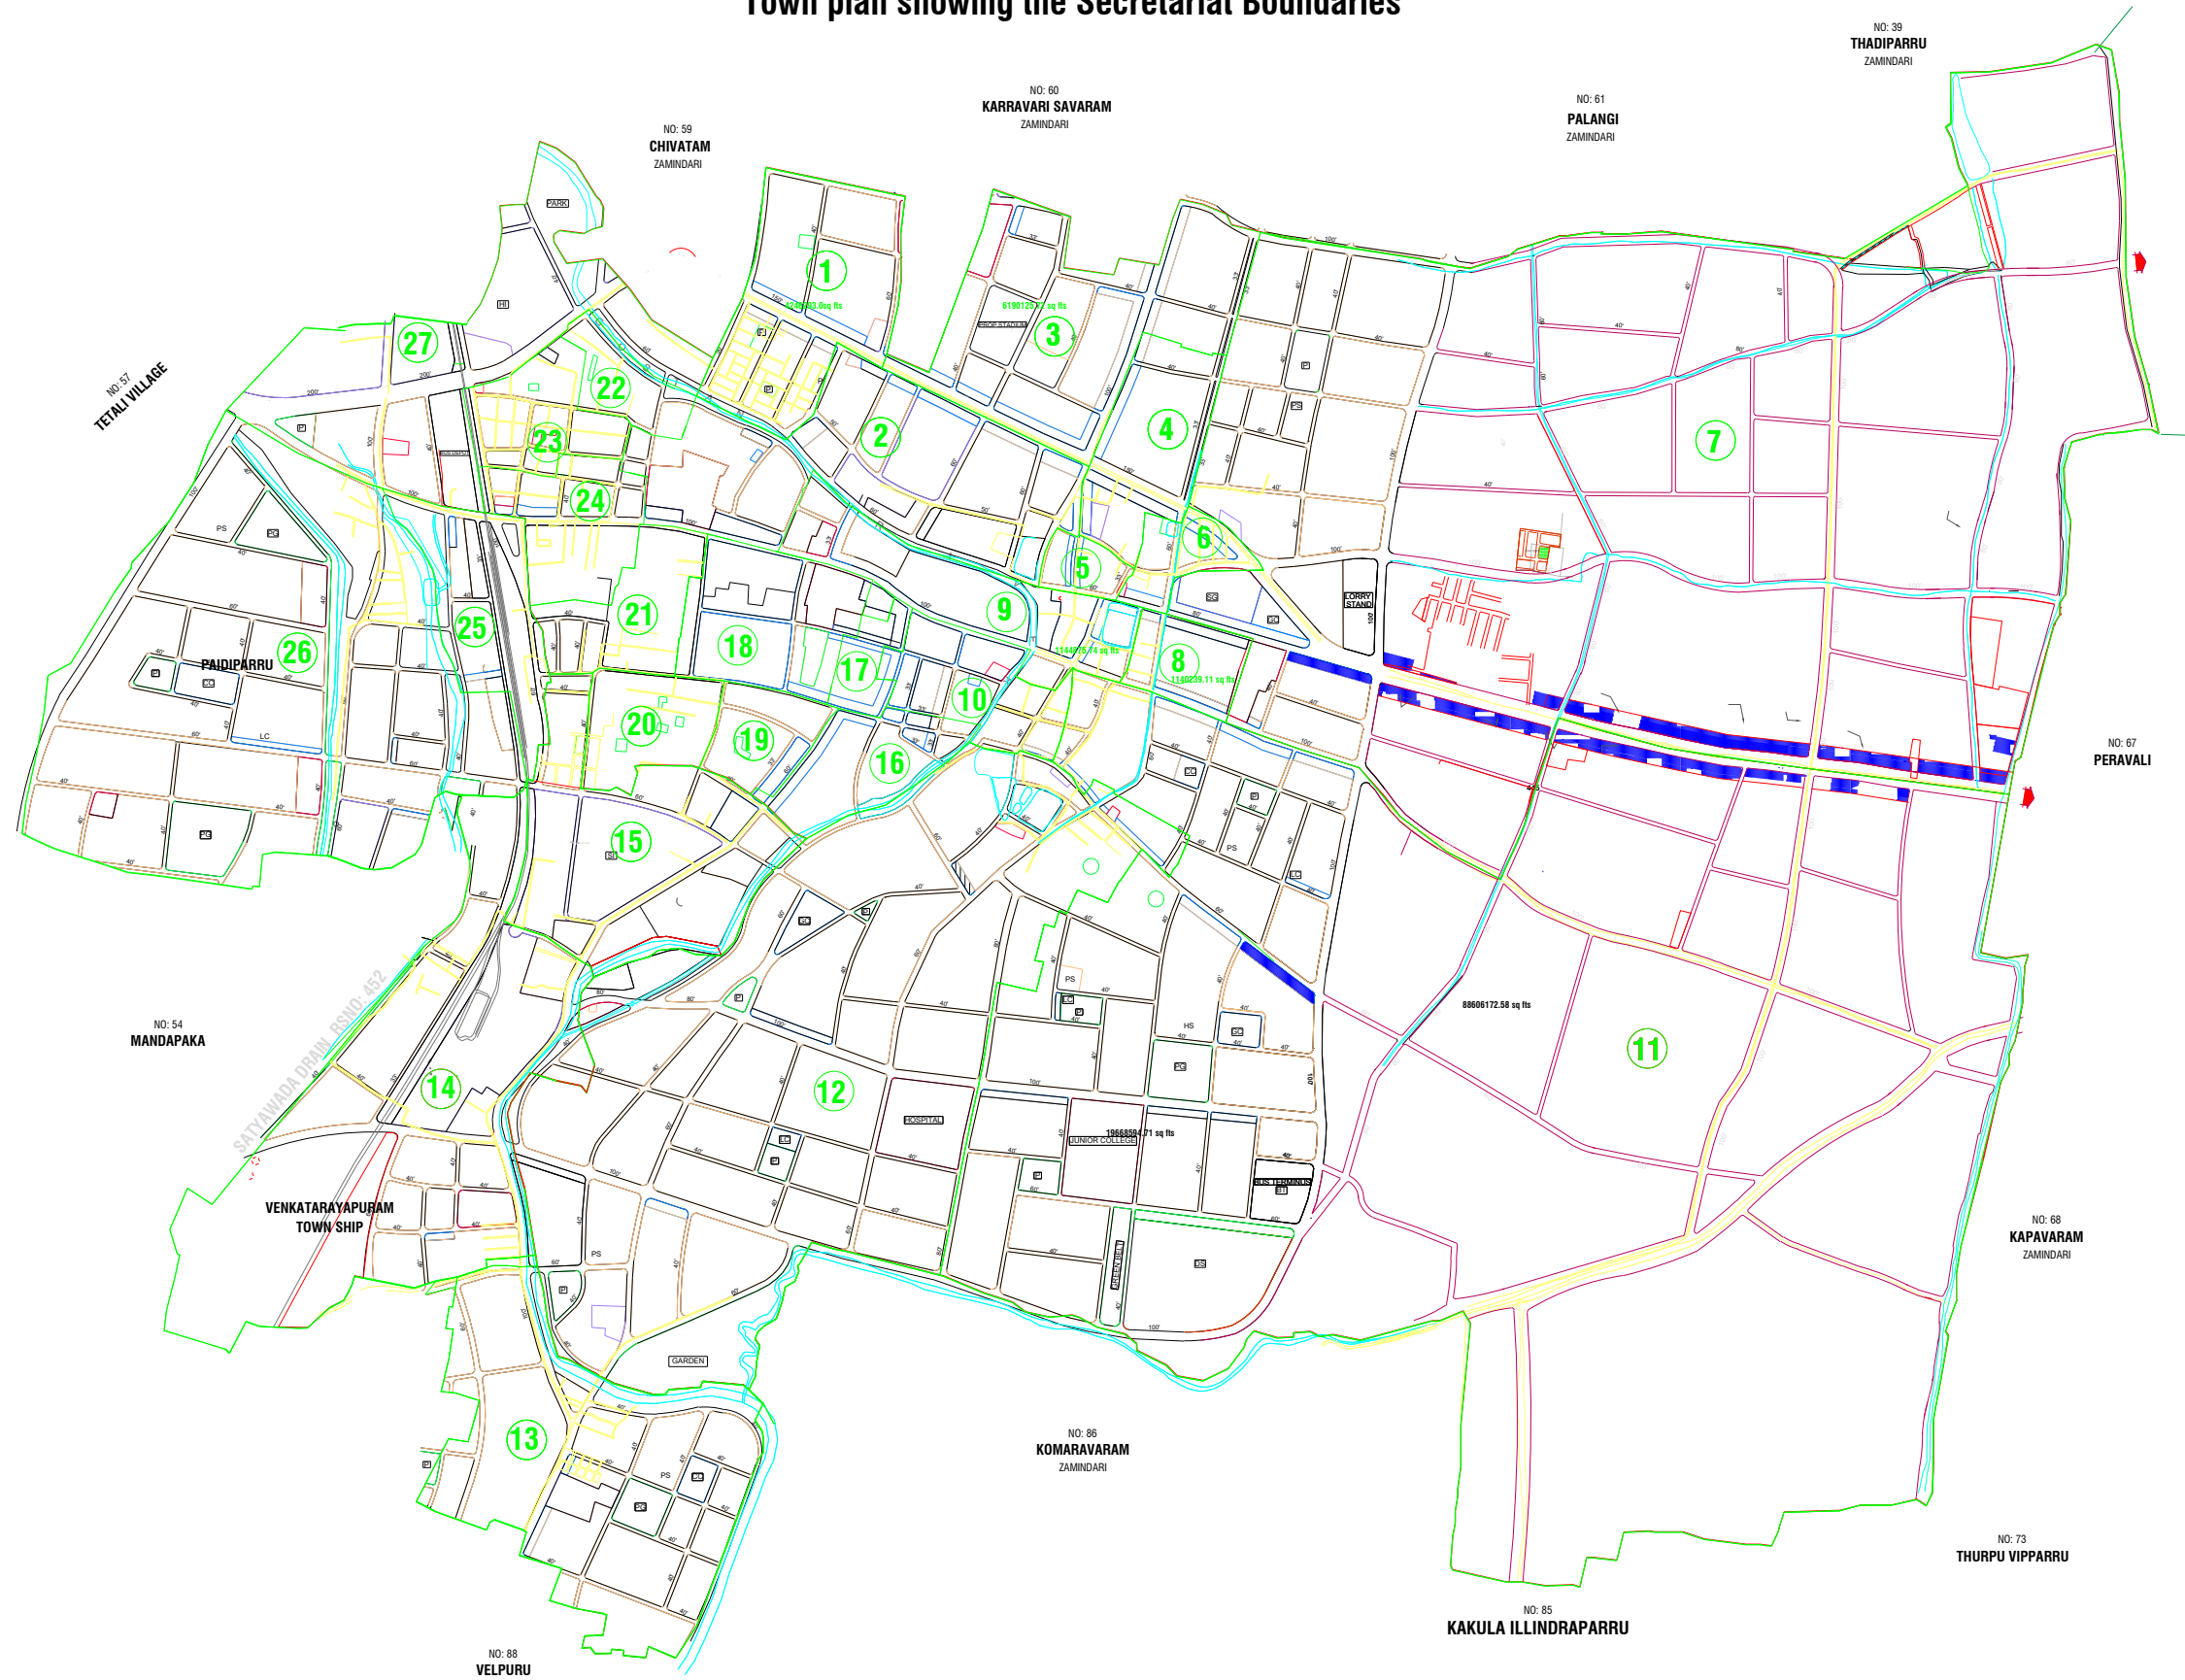

TANUKU MUNICIPALITY TOWN MAP

Town plan showing the Secretariat Boundaries

SCALE : 660' TO AN INCH

BOUNDARIES
SECRETARIAT BOUNDARY