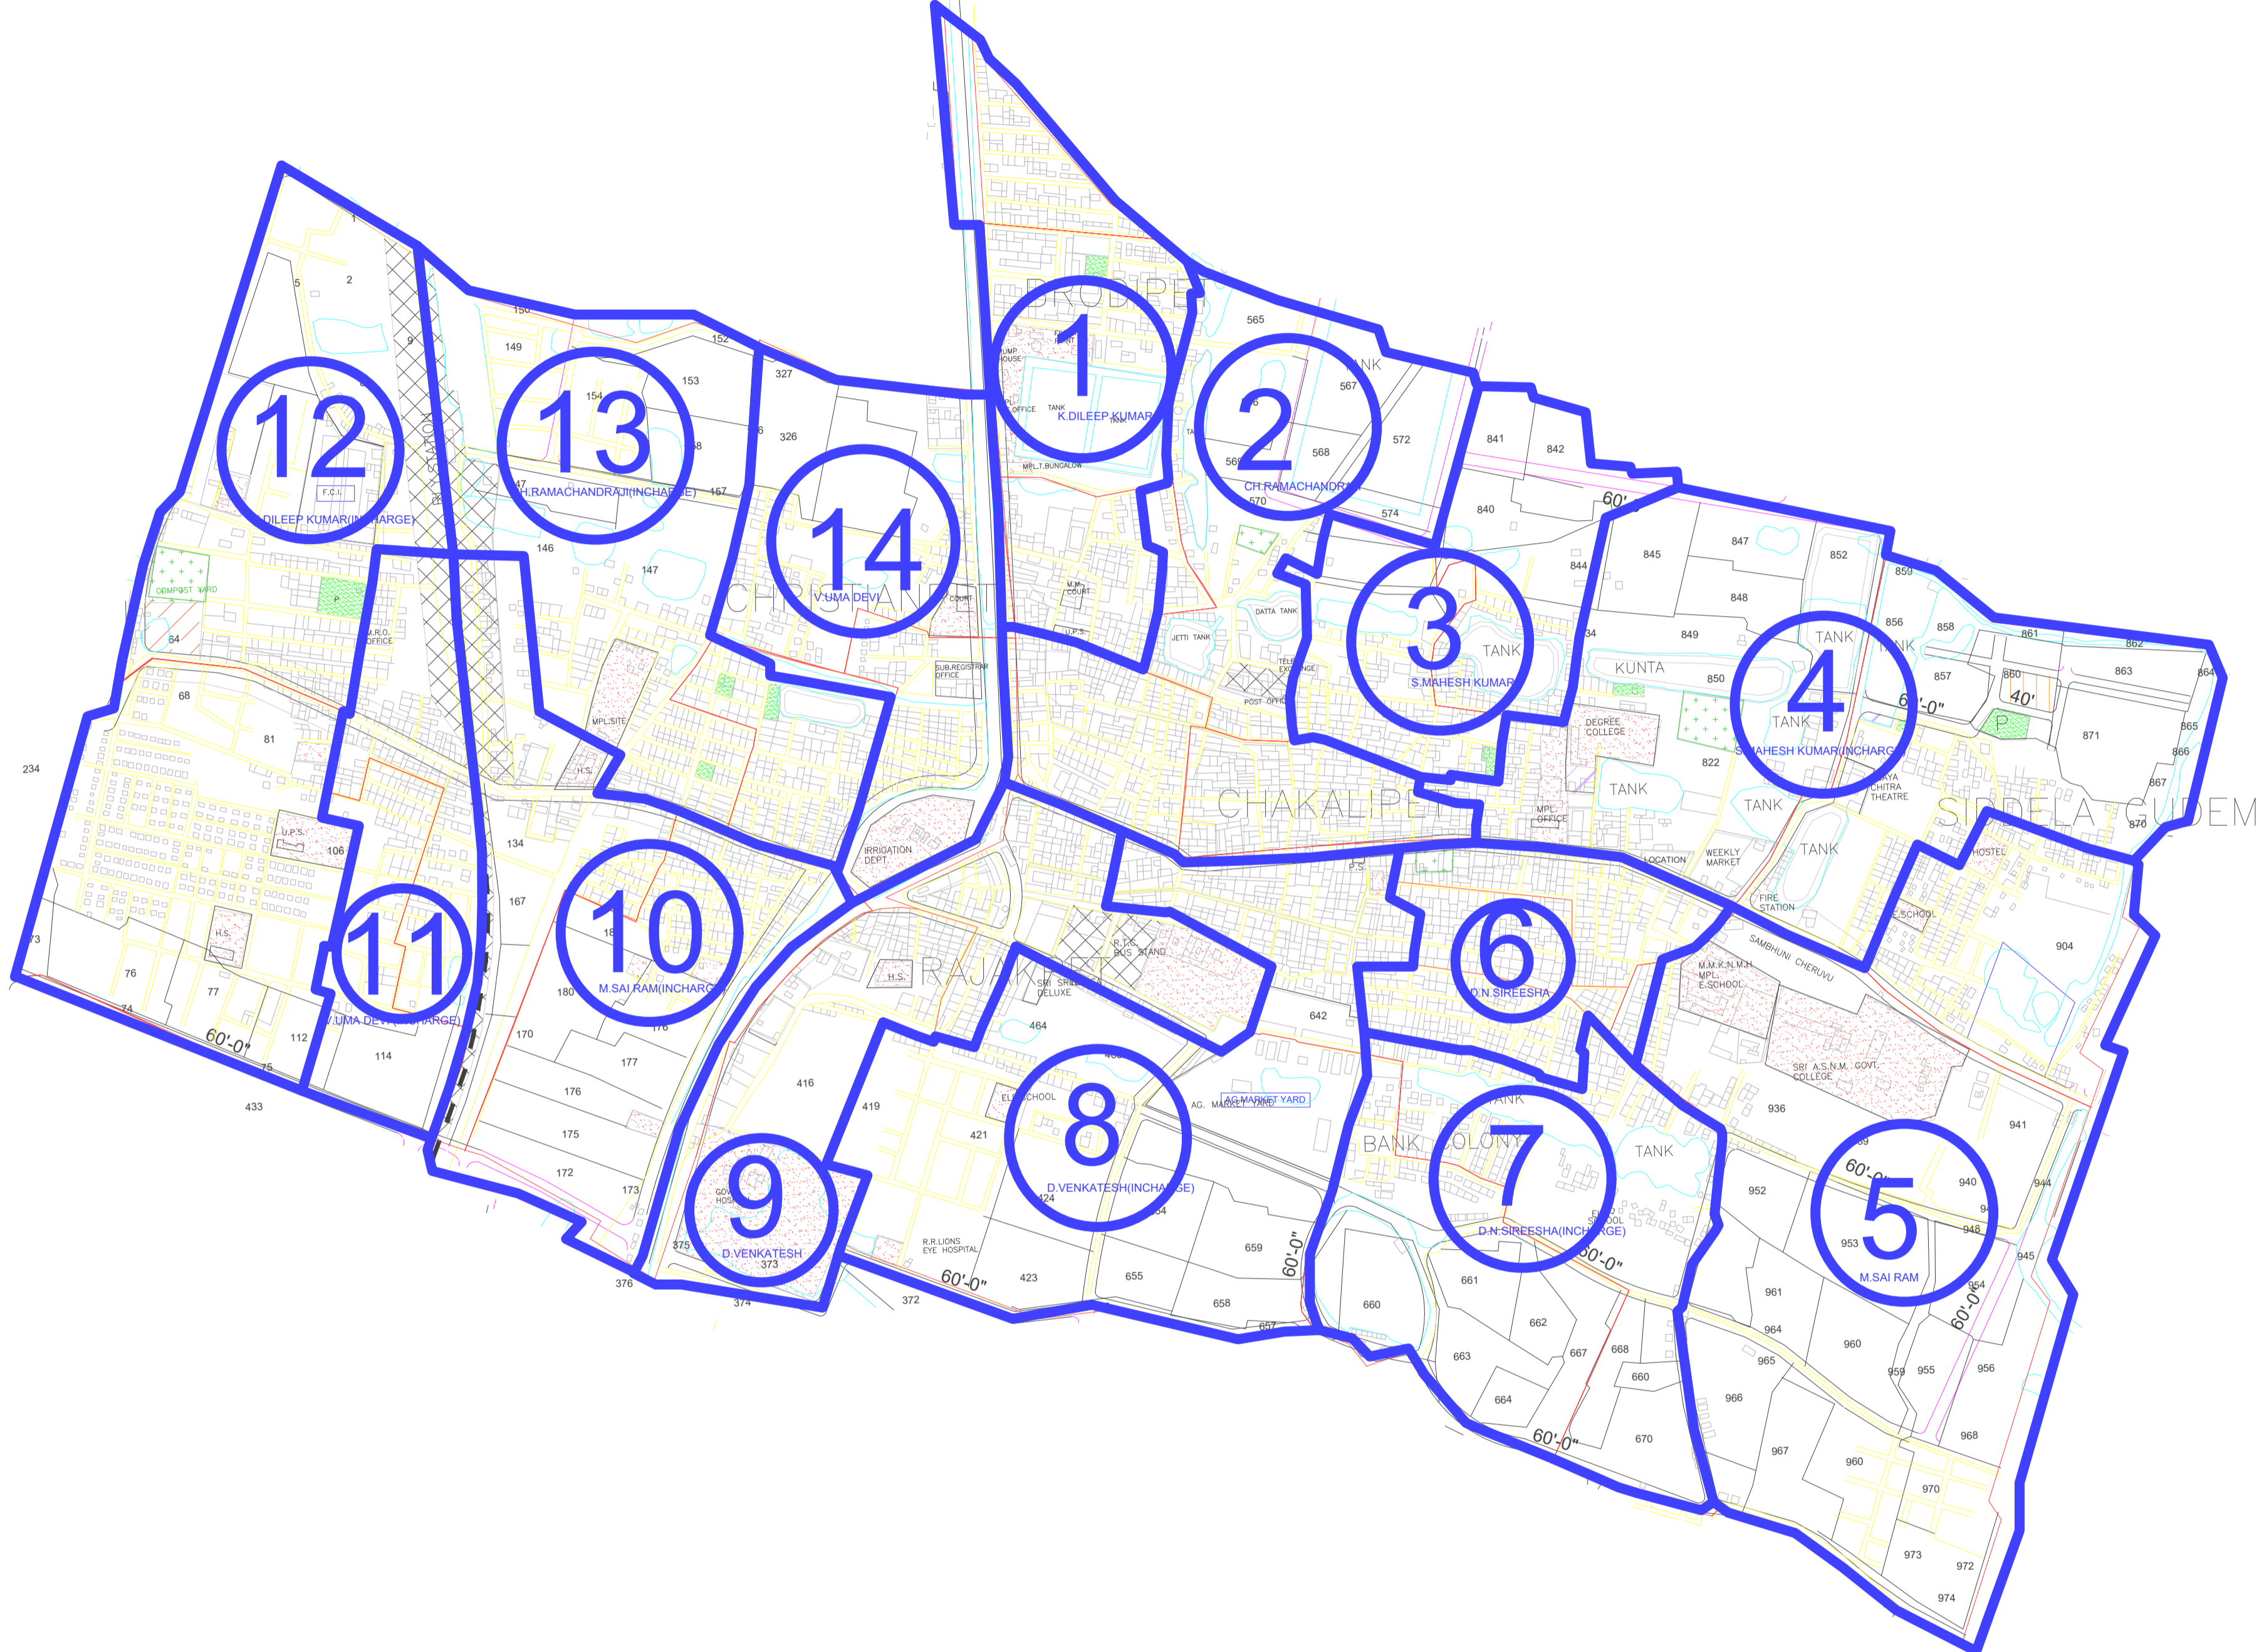

WARD SECRETARIAT BOUNDARIES MAP, PALAKOL MUNICIPALITY

SECRETARIAT BOUNDARY