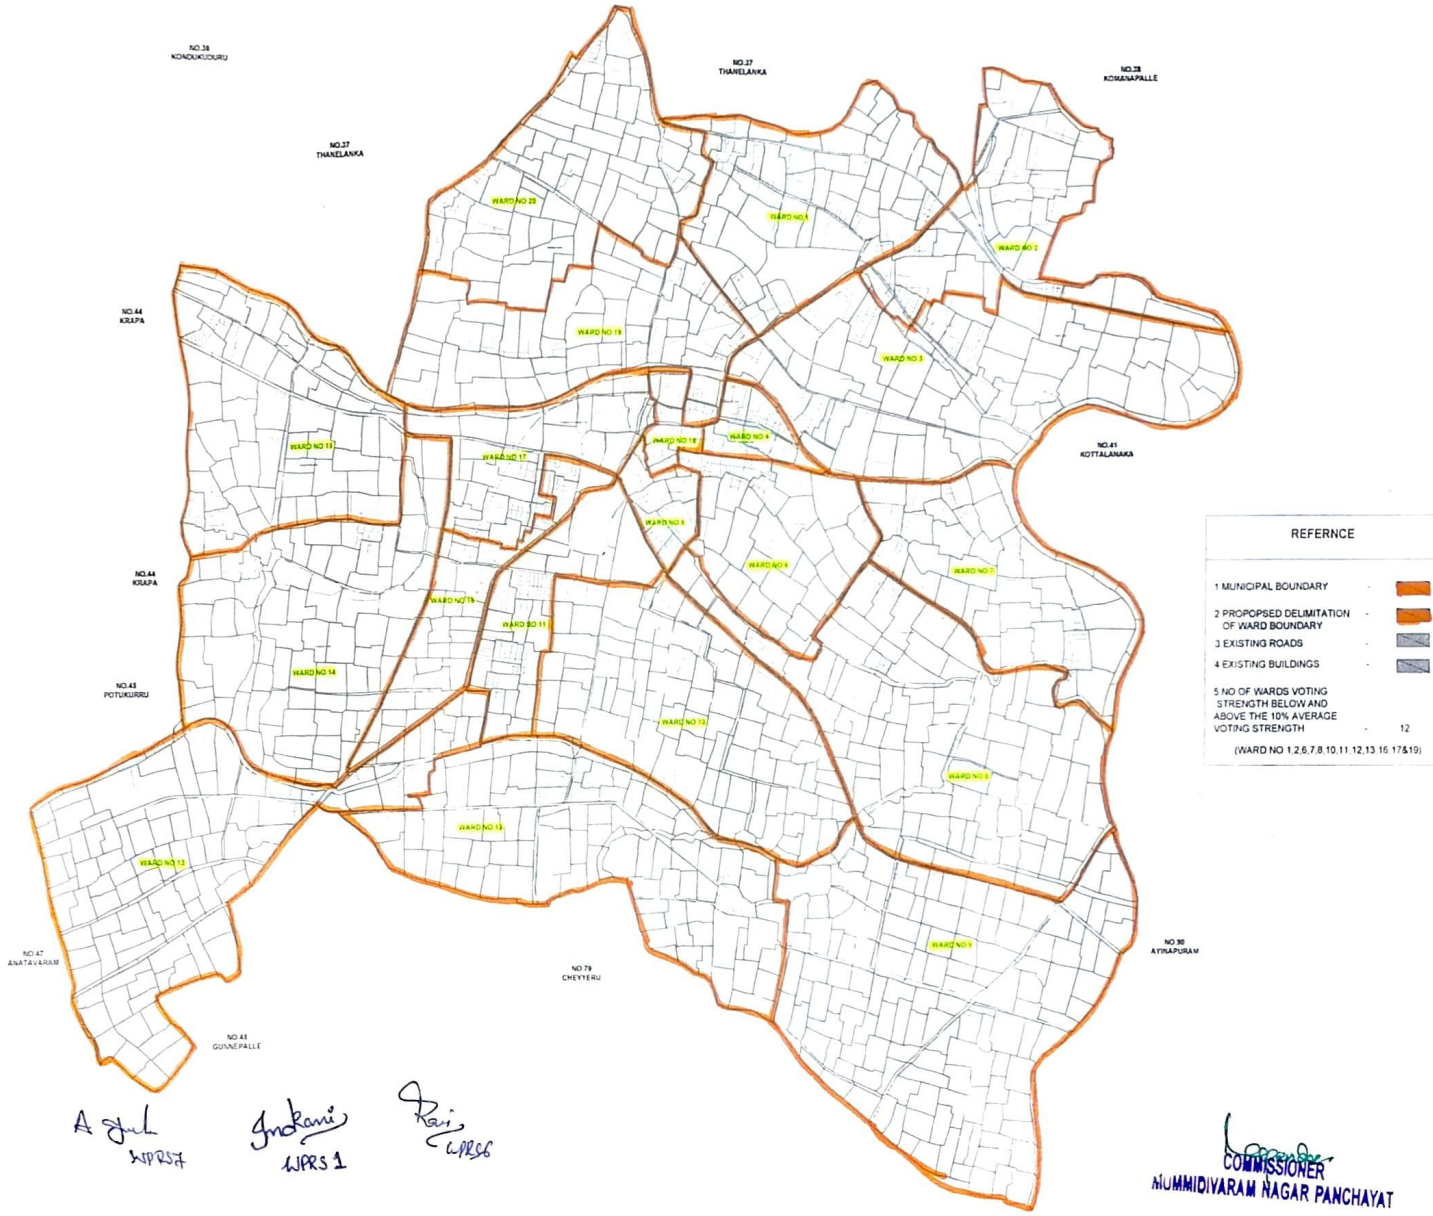

MUMMIDDIVARAM NAGAR PANCHAYATH

DELIMITATION WARDS

A. J. L. WPRS 7
Inokani WPRS 1
Ravi WPRS 6

COMMISSIONER
MUMMIDDIVARAM NAGAR PANCHAYAT