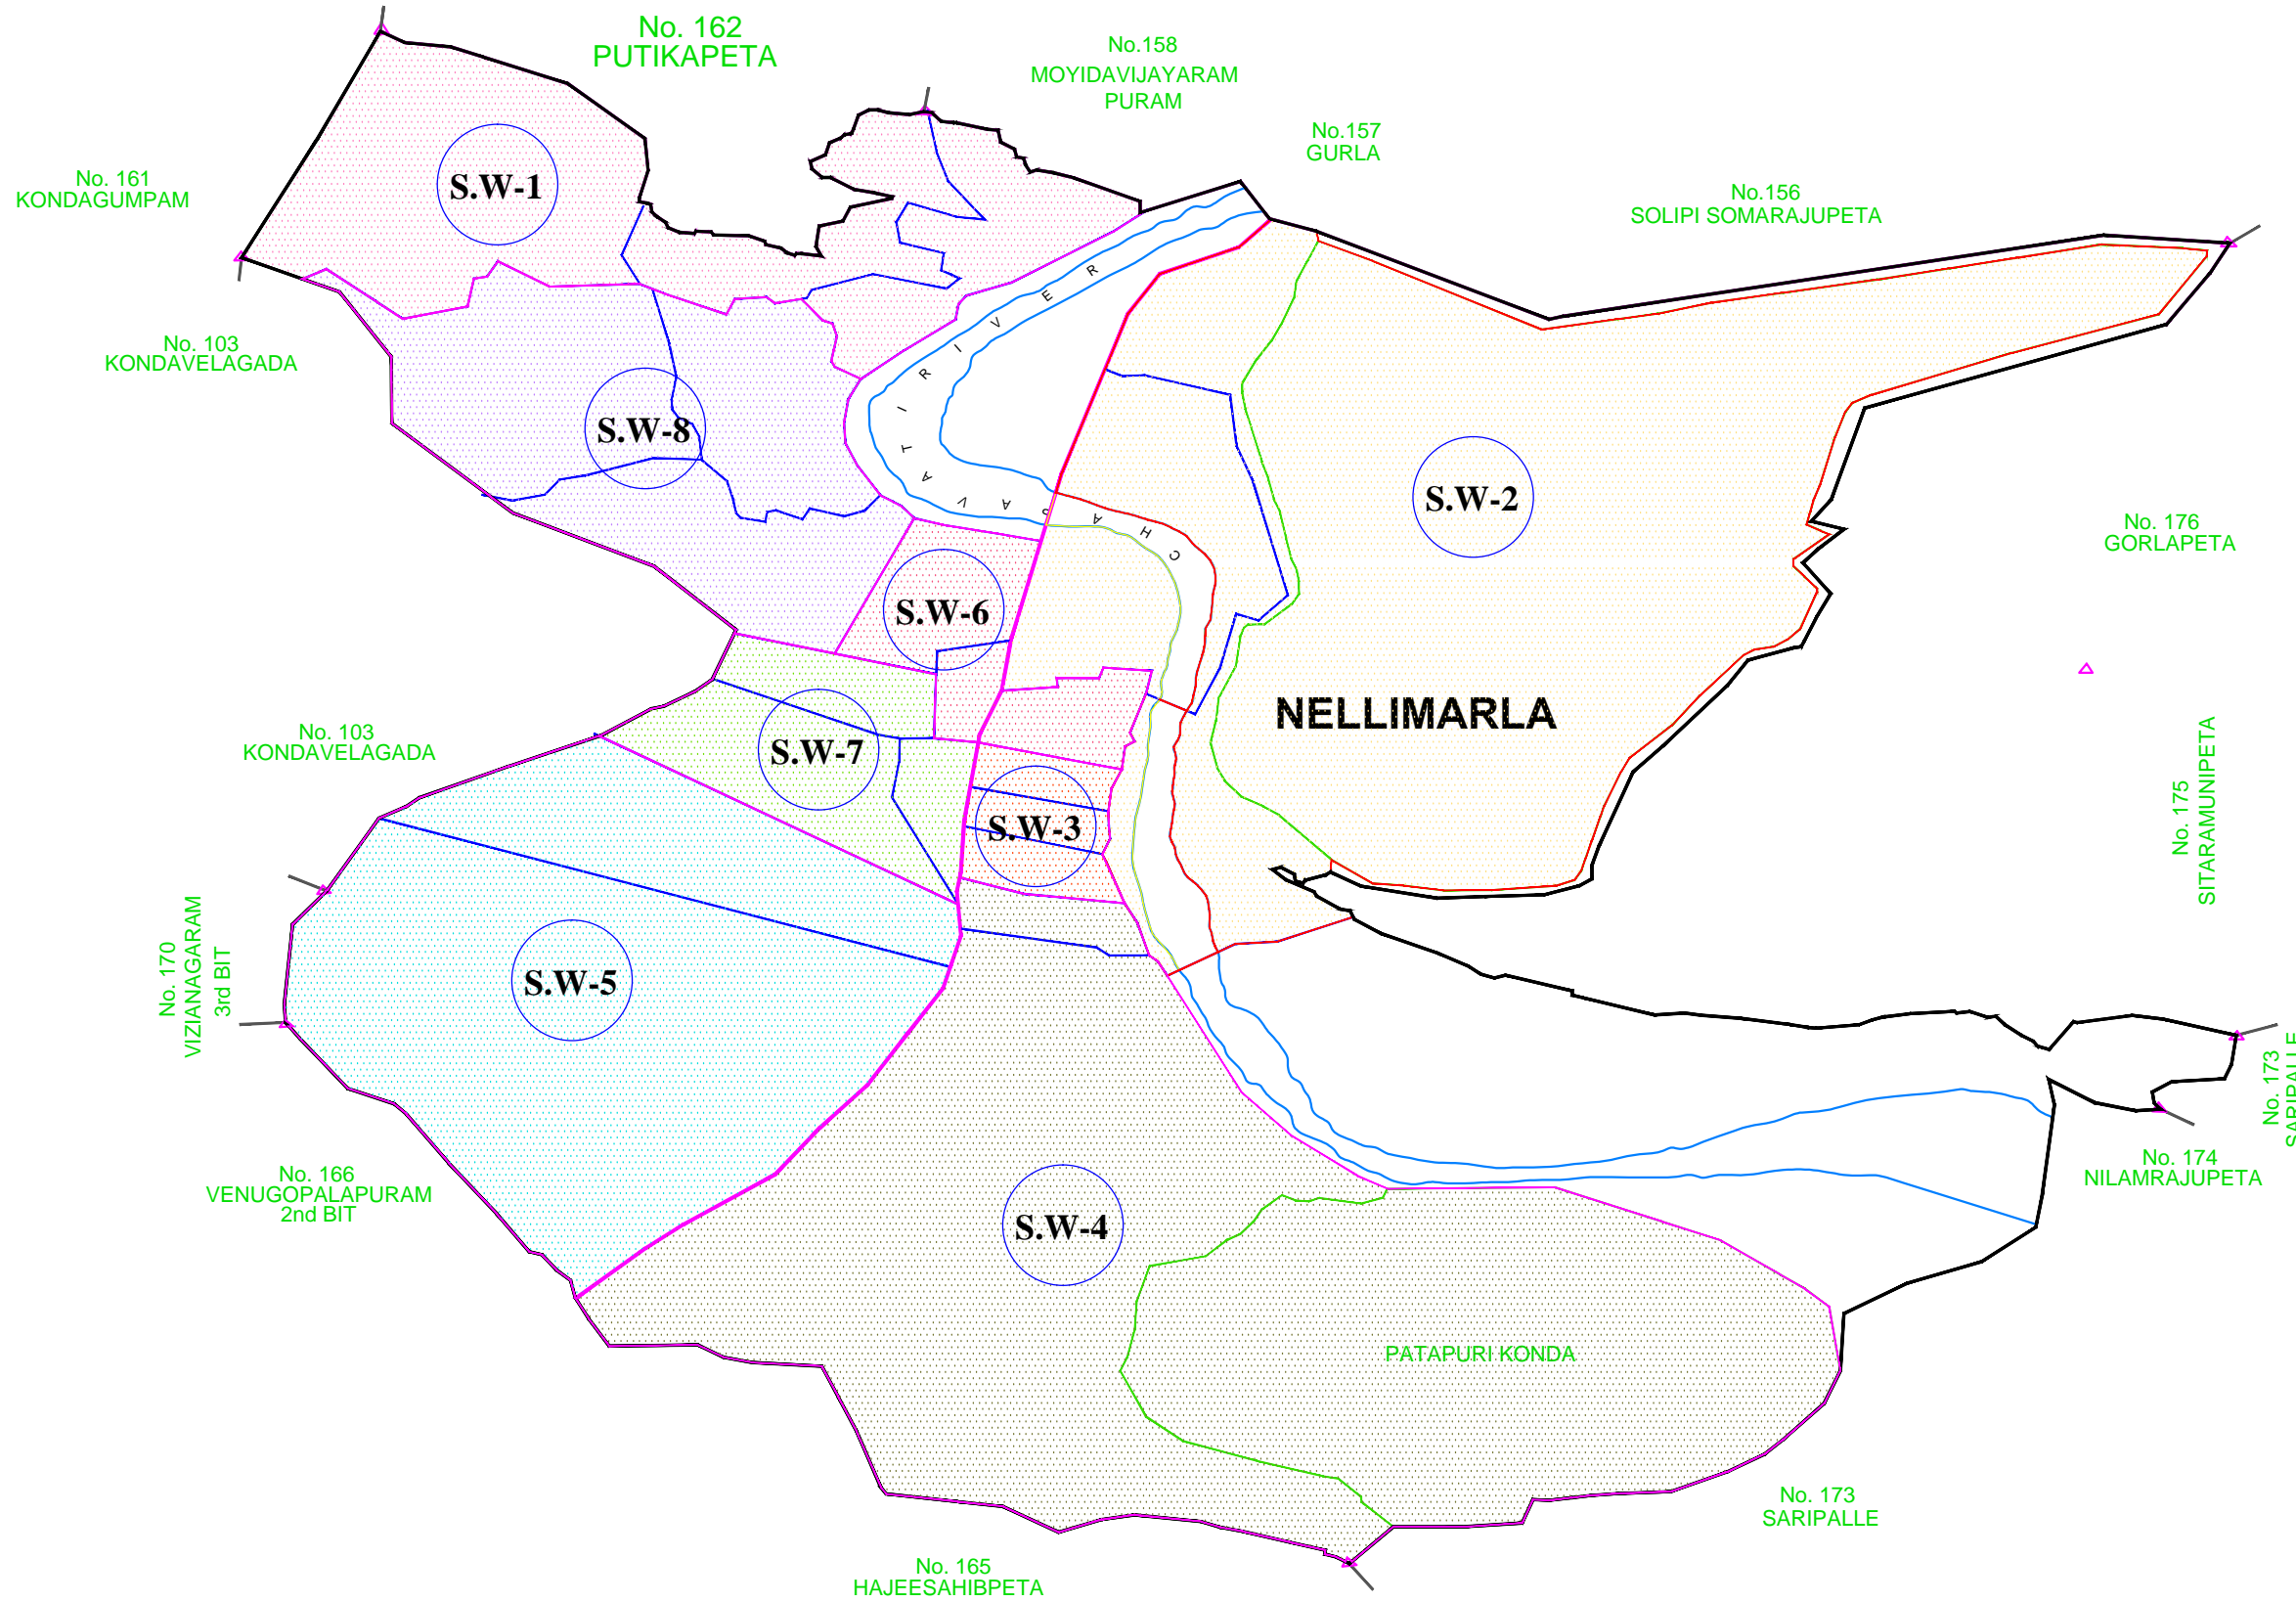

NELLIMARLA NAGARA PANCHAYATI SECRETARIAT WARDS BOUNDARY PLAN

SL.NO	SECRETARIT WARD	ELECTION WARDS COVERED UNDER THIS SECRETARIT
1	1	1,19,20
2	2	2,3,4
3	3	5,6,7
4	4	8,9
5	5	10,11
6	6	13,14
7	7	12,15
8	8	16,17,18