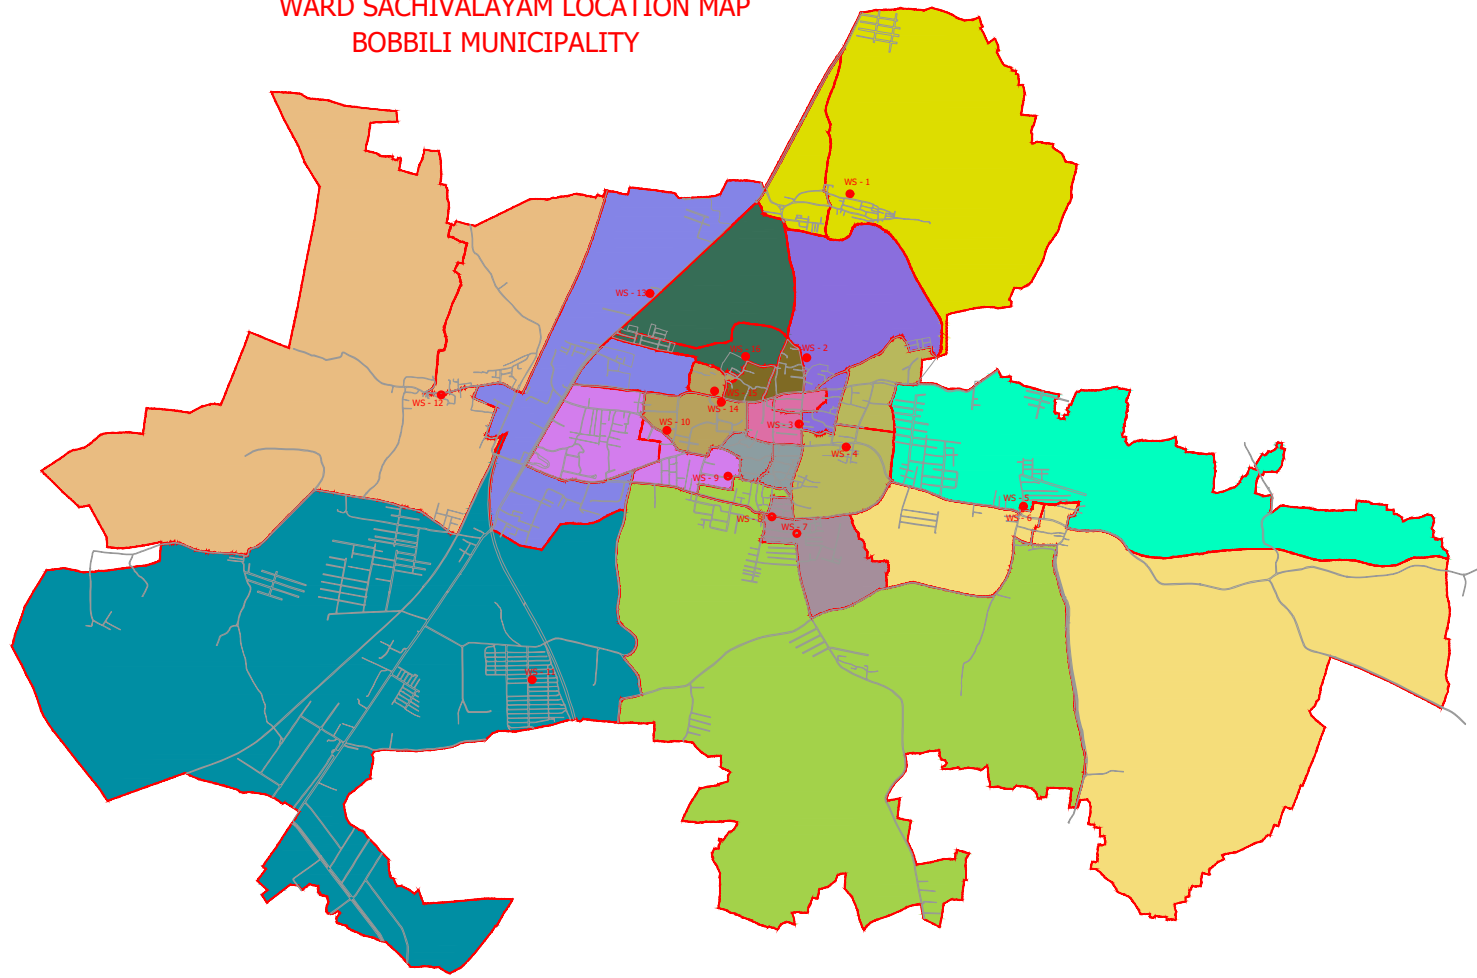

WARD SACHIVALAYAM LOCATION MAP
BOBBILI MUNICIPALITY

 WARD SACHIVALAYAM LOCATION

TOWN PLANNING SUPERVISOR
BOBBILI MUNICIPALITY

COMMISSIONER
BOBBILI MUNICIPALITY