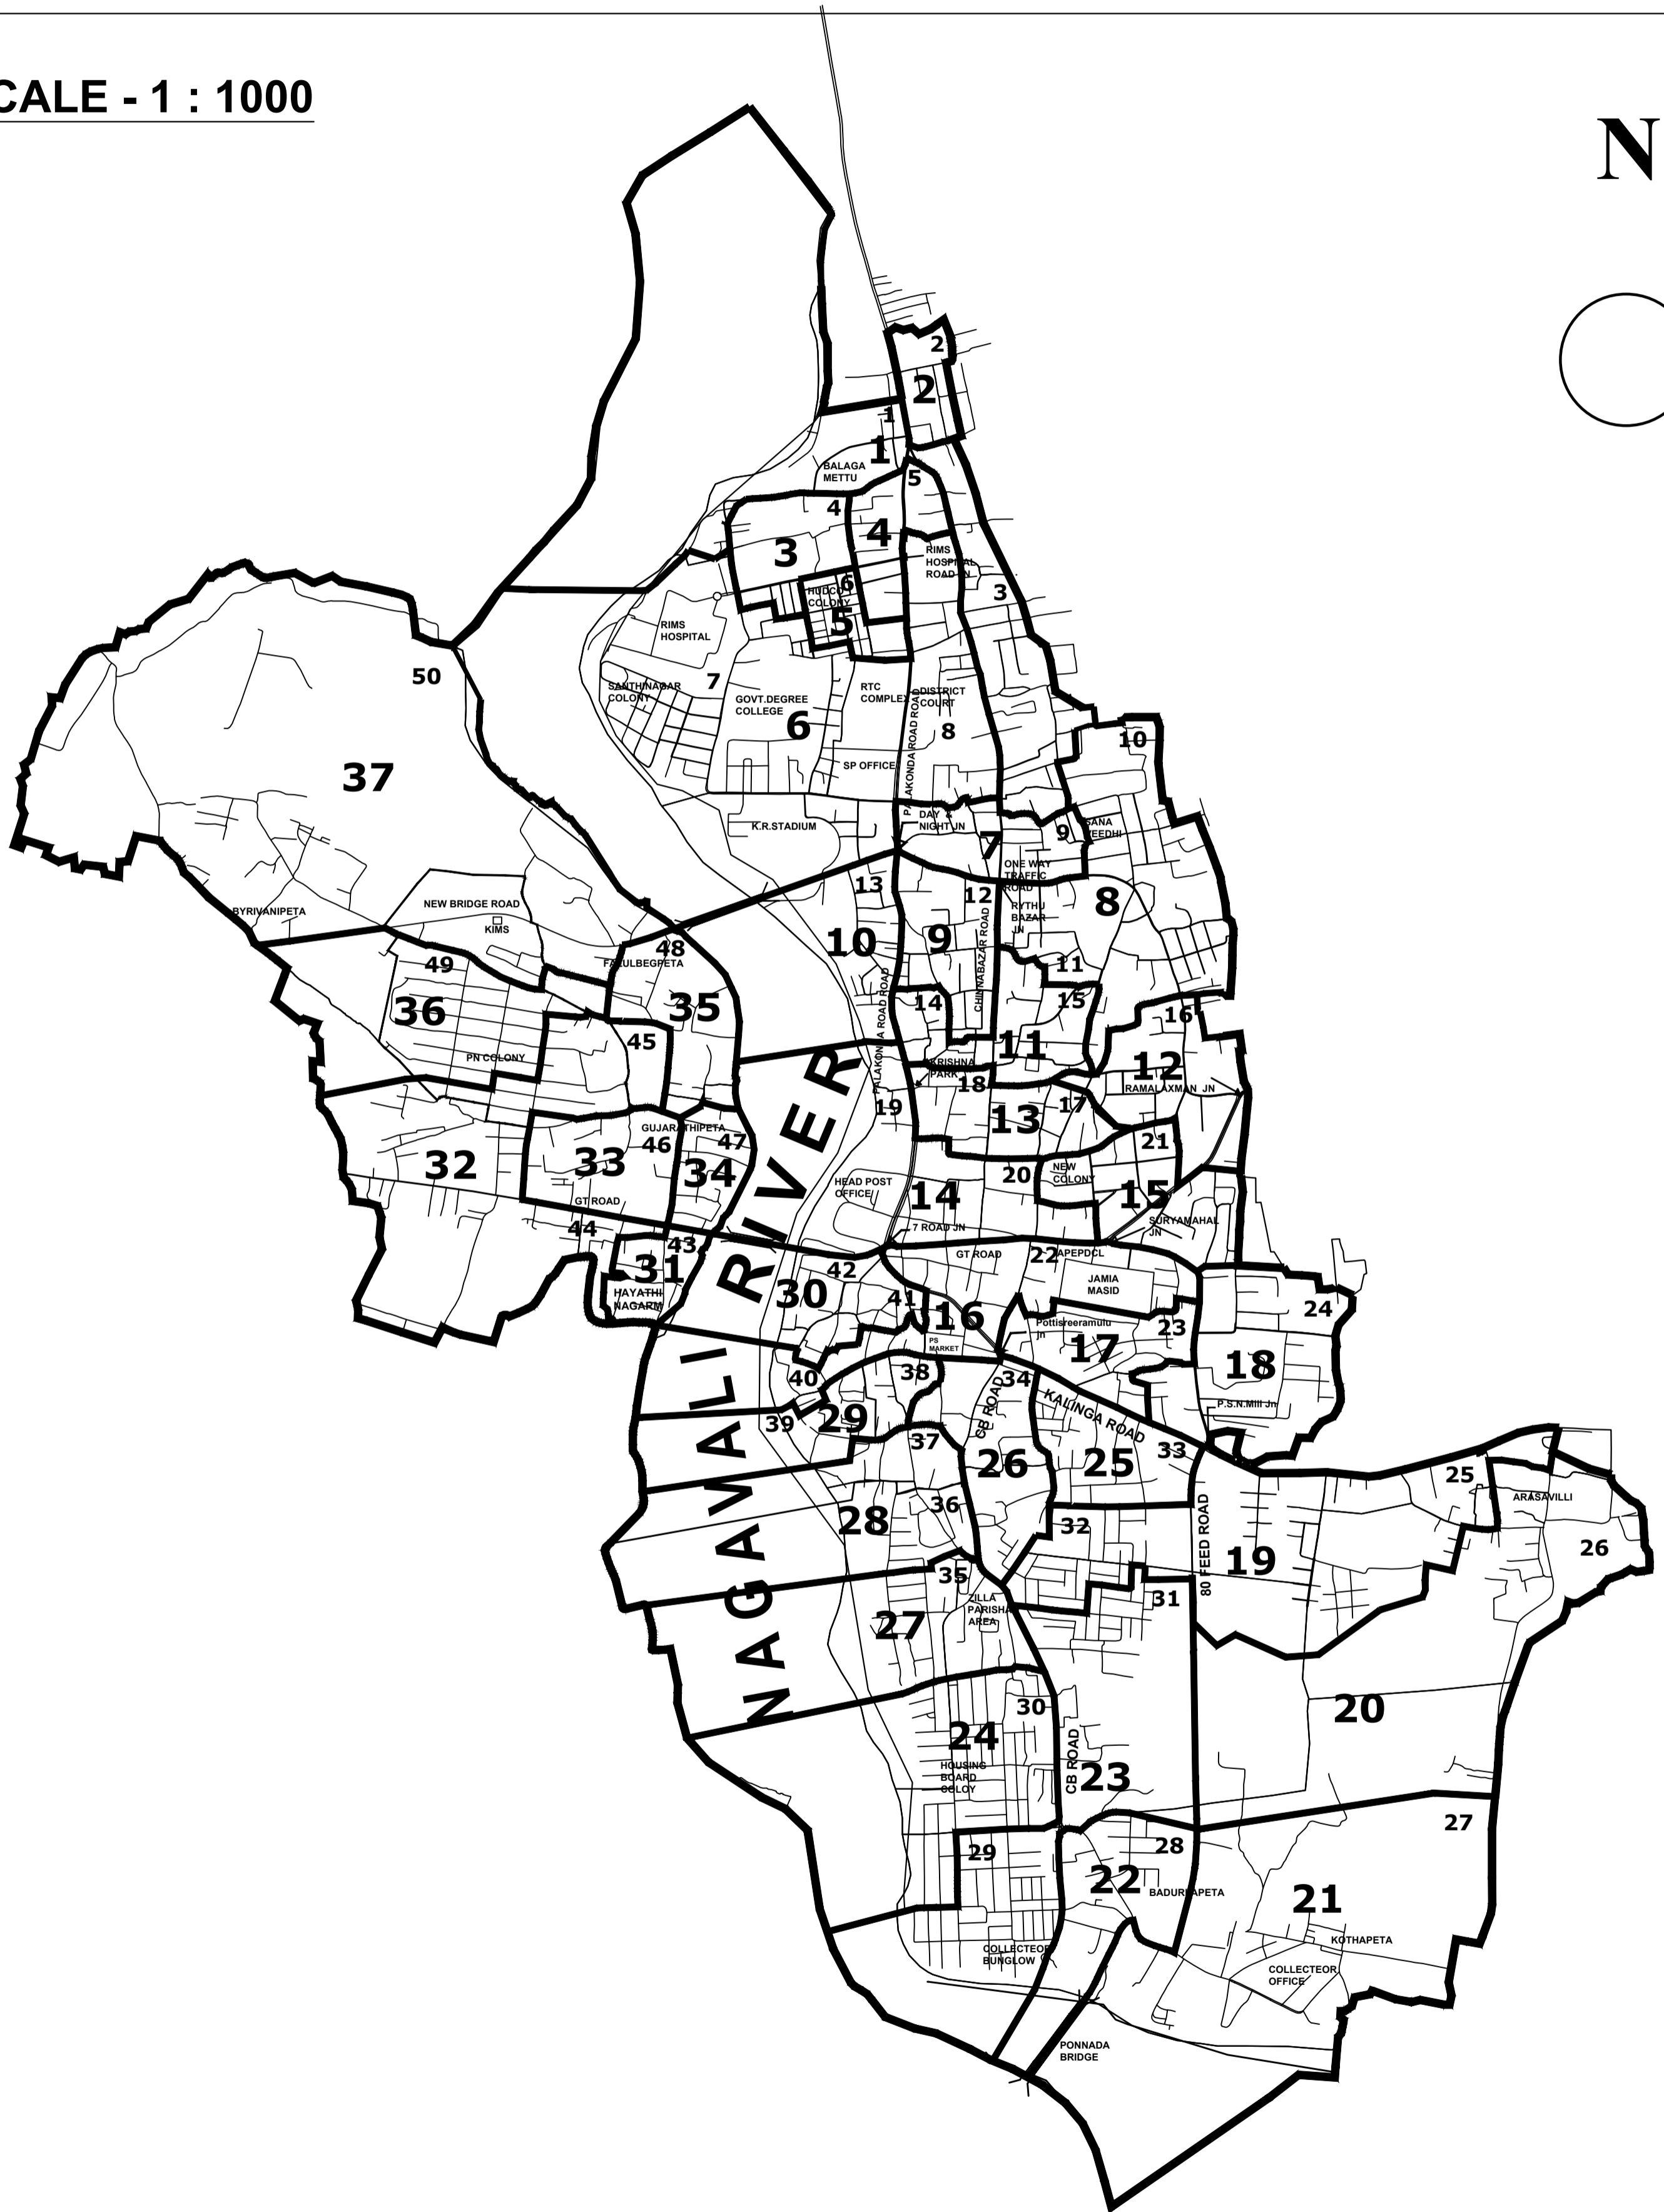

# SRIKAKULAM MUNICIPAL CORPORATION WARD SECRETARIAT BOUNDARY MAP

SCALE - 1 : 1000

N

— WARD SECRETARIAT BOUNDARY