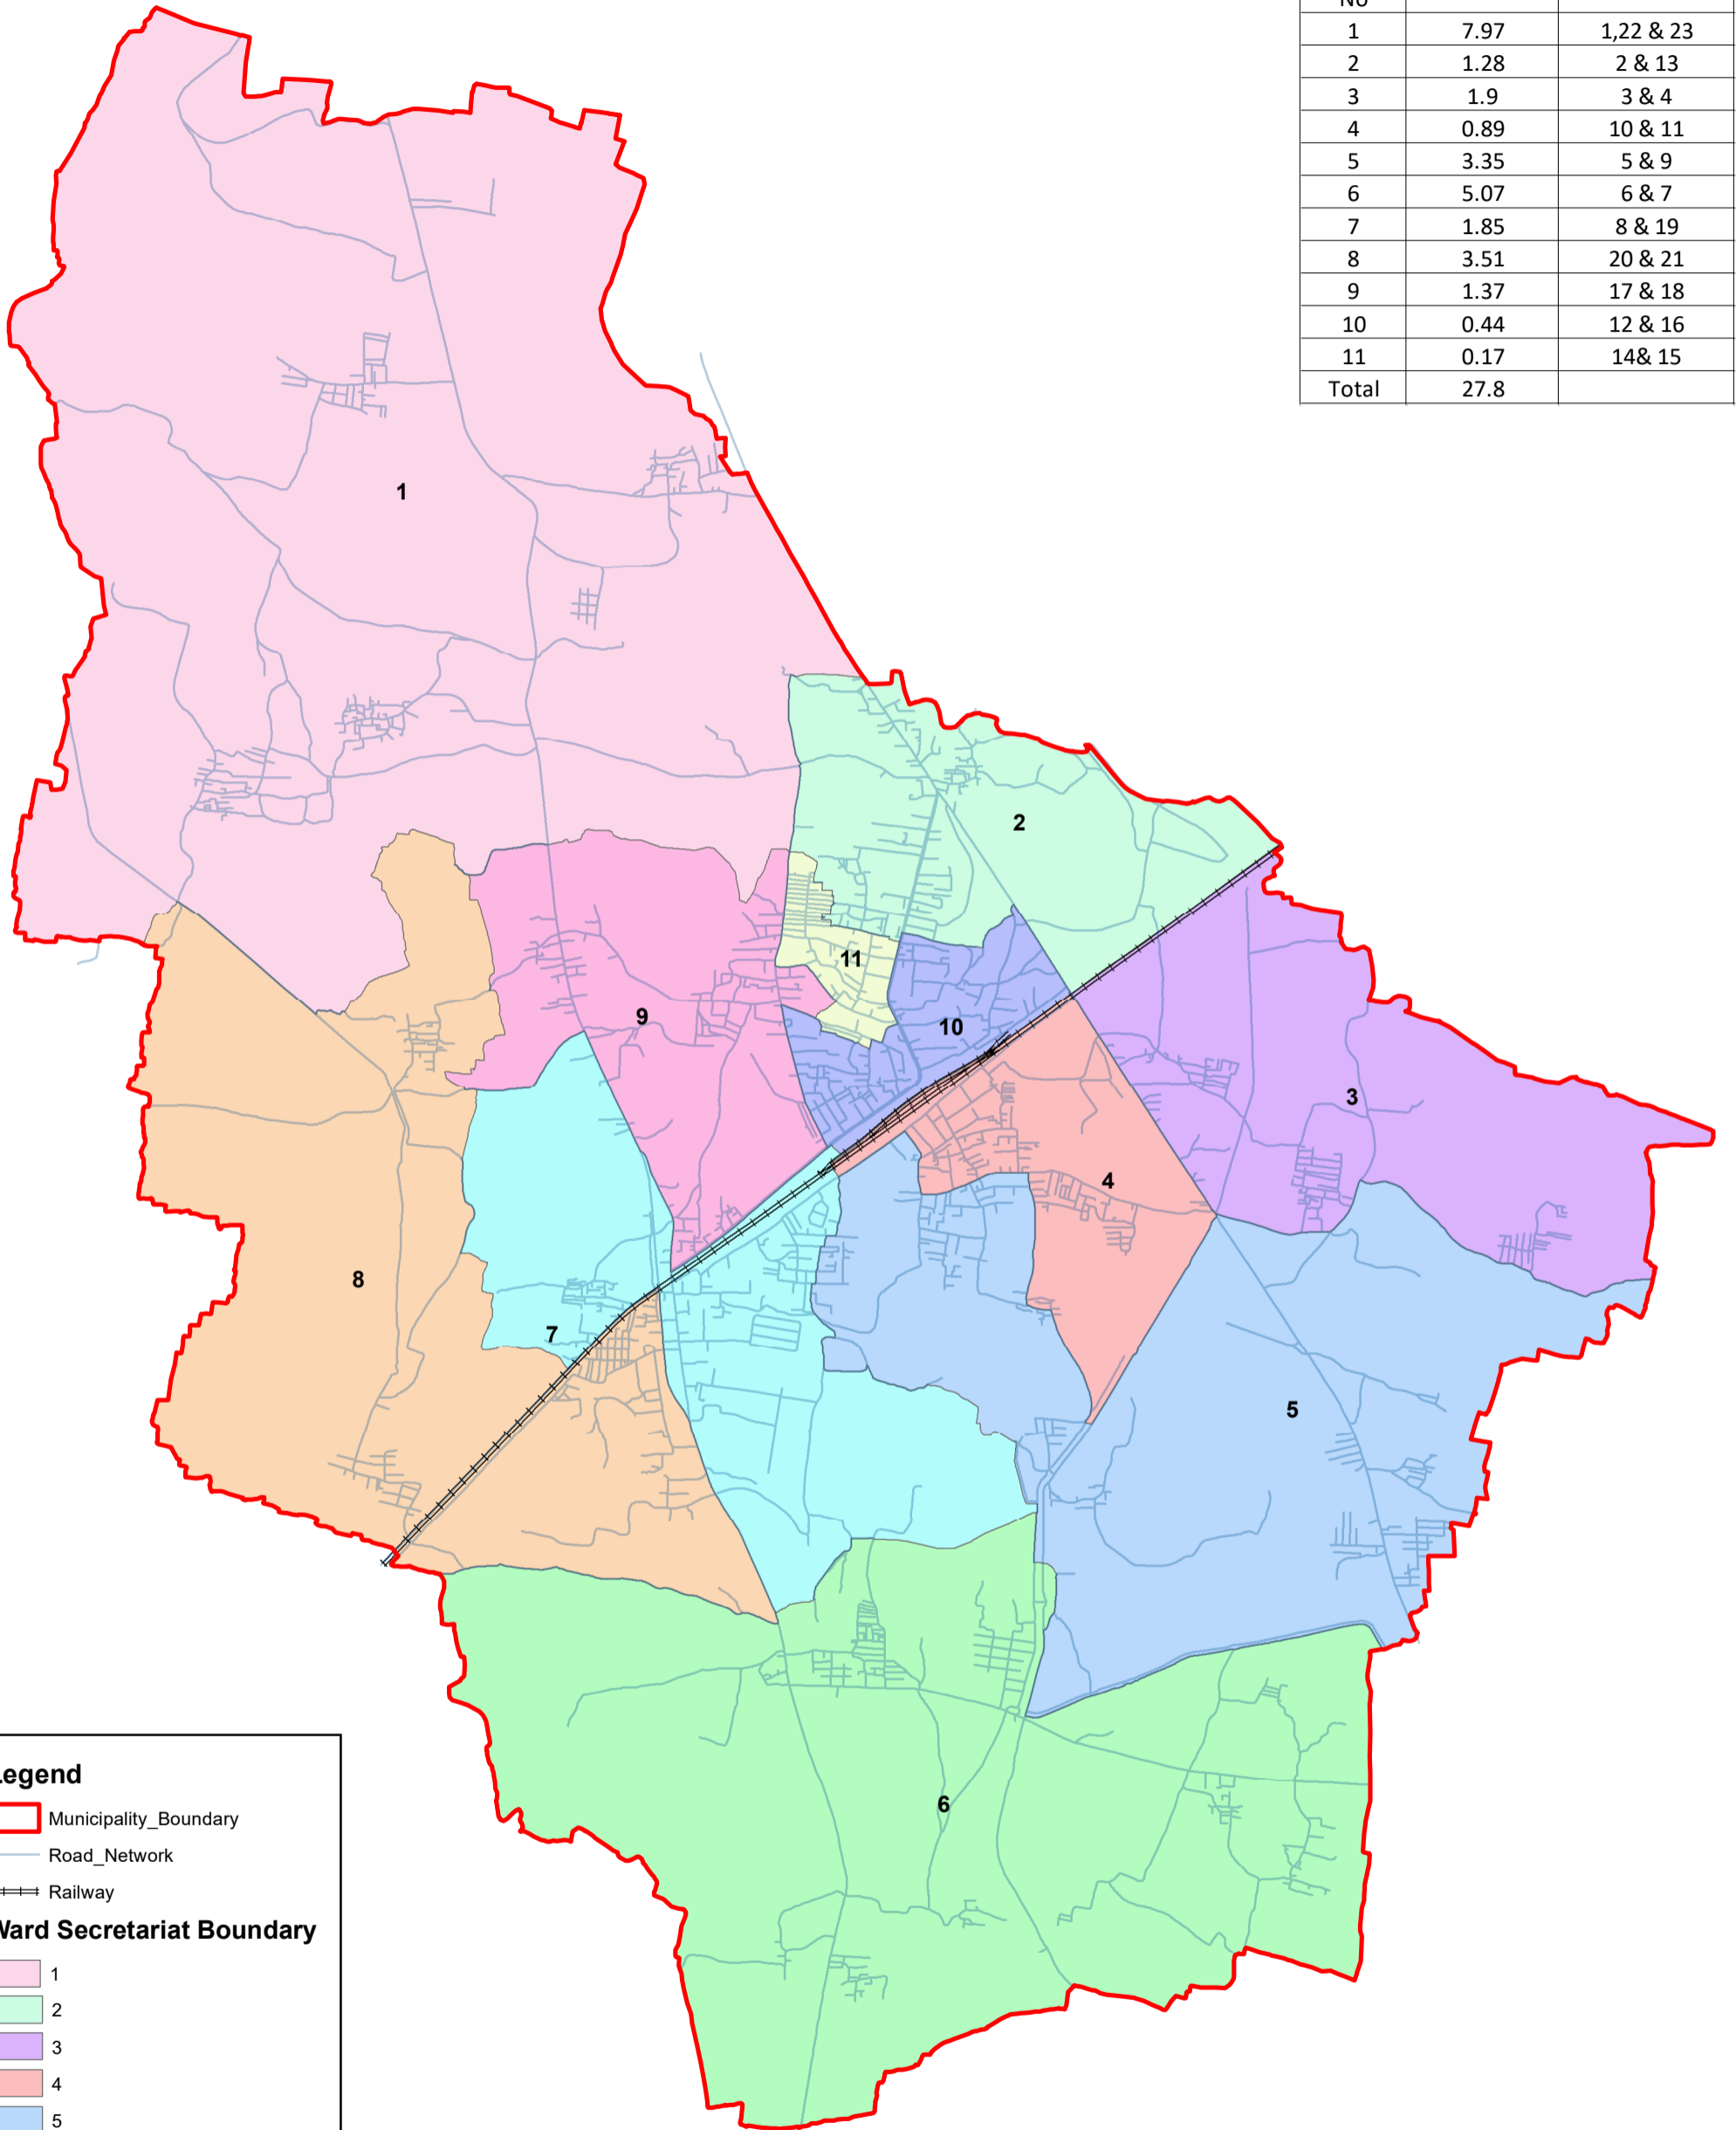

**WARD SECRETARIATE MAP LAYOUT - AMADALVALASA MUNICIPALITY**

Ward Sec No	Area in Sq Km	Elecection Wards
1	7.97	1,22 & 23
2	1.28	2 & 13
3	1.9	3 & 4
4	0.89	10 & 11
5	3.35	5 & 9
6	5.07	6 & 7
7	1.85	8 & 19
8	3.51	20 & 21
9	1.37	17 & 18
10	0.44	12 & 16
11	0.17	14& 15
Total	27.8	

**Legend**

- Municipality\_Boundary
- Road\_Network
- Railway

**Ward Secretariat Boundary**

- 1
- 2
- 3
- 4
- 5
- 6
- 7
- 8
- 9
- 10
- 11